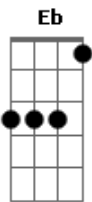

Roger Miller - The Moon Is High

Tom: **D**

Well the moon is high and so am I

The stars are out and so will I be pretty soon **G**
 And I can tell you're mad at me

There you stand, telling me goodbye **D**

And I say no, you can't go **A**

I love you so much, I can't let you get away **G**

But come the dawn and it will dawn on me you're gone **A D**

Love don't leave me, don't leave me laying here **G**

This ground is cold and chilly really **D**
 Don't leave your charming Billy

But come the dawn and it will dawn on me you're gone **Bb Eb**

Ab
 Love don't leave me, don't leave me laying here

This ground is cold and chilly really **Eb**
 Don't leave your charming Billy

Way out here, you hear? **Bb**
 Well the moon is high and so am I

The stars are out and so will I be pretty soon **Ab**

But come the dawn and it will dawn on me you're gone **Bb Eb**

Acordes

© ukulele-chords.com

© ukulele-chords.com

© ukulele-chords.com

© ukulele-chords.com