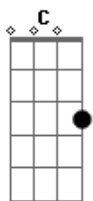

Misfits - Halloween

Tom: C

(intro, em 1x)

A
Bonfires burning bright
C
Pumpkin faces in the night
F G A
I remember halloween

A
Dead cats hanging from poles
C
Little dead are out in groves
F G A
I remember halloween

A
Brown leafed vertigo
C
Where skeletal life is known
F G A
I remember halloween
A
This day anything goes
C
Burning bodies hanging from poles
F G A

I remember halloween

A
[Tab from: <http://www.guitaretab.com/m/misfits/252780.html>]
Interlude: [E,F,E,F,E,F,E,F]

A
Interlude: [E,F,E,F,E,F,E,F]

A G A G
Halloween, halloween, halloween, halloween

A
Candy apples and razor blades
C
Little dead are soon in groves
F G A
I remember halloween

A
This day anything goes
C
Burning bodies hanging from poles
F G
I remember
A G A G
Halloween, halloween, halloween, halloween
A G A G
Halloween, halloween, halloween, halloween

Acordes

© ukulele-chords.com