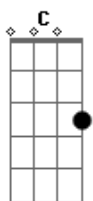

Joni Mitchell - See You Sometime

Tom: C

(intro) (F C7M F C G C)

F C7M
Where are you now?
F C7M
Are you in some ho-tel room
F C G
Does it have a view?

C F C7M
Are you caught in a crowd
F C7M
Or holding some ho-ney
F C G C
Who came on to you?

G D
Why do you have to be so jive?
Db4

G
Okay, hang up the phone
G C7M D7
It hurts, but some-thing survives
C7M G
Though it's un-der-mined

A Ab
I would still like to see you sometime

A
F C7M
I'm feeling so good
F C7M
And my friends all tell me
F C G
That I'm looking fine

C F C7M
I run in the woods
F C7M
I spring from the boul-ders
F C G ? C
Like a mama lion

G D
I'm not ready to change

C G
My name again, but you know I'm not after a piece
C7M D7
Of your for- tune and your fame

C7M G
'Cause I tas- ted mine
A E A E A G2
I'd just like to see you sometime

A
D C
Pack your sus- pen- ders
D C D D7 G G2 - G
I'll come meet your plane
C2 C
No need to surrender
G A ? E (3x) - A
I just want to see you again

F C7M
We're in for more rain
F C7M
I could sure use some sun- shine
F C G
On my apple trees

C F C7M
It seems such a shame
F C7M
We start off so kind
F C G ? C
And end so heartlessly

G D
I couldn't take them all
C
On then with a head full of questions
G C7M D7
And hypes, so when the hopes got so slim
C7M G
I just re- signed
A E A E A G2
But I'd just like to see you sometime
A E A E F C7M F - C
I would sure like to see you

(F C7M F C G C)

Acordes

© ukulele-chords.com