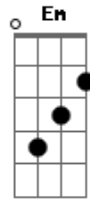

Mito Manumatoma - No Atu

tom:

Intro: G - Bm7 - Am7 - D

G Bm7
Aue toku mahatu nei
C G
Ko toke anae te viera
Em A
Aua ue no atu
F C G C
No atu ere no atu, aua ue

(G - C)

Acordes

© ukulele-chords.com

© ukulele-chords.com

© ukulele-chords.com

© ukulele-chords.com

© ukulele-chords.com

© ukulele-chords.com

© ukulele-chords.com

© ukulele-chords.com

G Bm7
Ko ite rana e koe ana
C G
E tu me kiatu era e au
Em A
Aua ue no atu
F C G C
No atu ere no atu aua ue