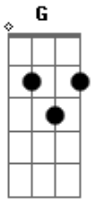

Mito Manumatoma - No Atu

tom:

Intro: G - Bm7 - Am7 - D

G Bm7
Aue toku mahatu nei
C G
Ko toke anae te viera
Em A
Aua ue no atu
F C G C
No atu ere no atu, aua ue

(G - C)

Acordes

© ukulele-chords.com

© ukulele-chords.com

© ukulele-chords.com

© ukulele-chords.com

© ukulele-chords.com

© ukulele-chords.com

© ukulele-chords.com

© ukulele-chords.com

G Bm7
Ko ite rana e koe ana
C G
E tu me kiatu era e au
Em A
Aua ue no atu
F C G C
No atu ere no atu aua ue