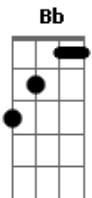

Mitski - Pink In The Night

tom:
D

Intro: D

[Primeira Parte]

D
I glow pink in the night in my room
D
I've been blossoming alone over you
D
And I hear my heart breaking tonight
D
I hear my heart breaking tonight
Gb G A Bb
Oooh, Do you hear it too?
Bm G Gb G
It's like a summer shower
Gb
With every drop of rain singing

[Refrão 1]

G A Bm Gb
"I love you, I love you, I love you
G A Bm Gb

Acordes

© ukulele-chords.com

© ukulele-chords.com

© ukulele-chords.com

© ukulele-chords.com

© ukulele-chords.com

© ukulele-chords.com

I love you, I love you, I love you
G A Bm Gb G A D
I love you, I love you, I love you!"

[Segunda Parte]

D
I could stare at your back all day
D
I could stare at your back all day
D
And I know I've kissed you before, but
G A Bm Gb
I didn't do it right