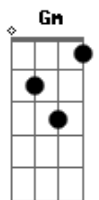

[Chorus]

Cheri, Cheri lady
Going through a motion
Love is where you find it
Listen to your heart
Cheri, Cheri lady
Living in devotion
It's always like the first time
Let me take a part
Cheri, Cheri lady
Like there's no tomorrow
Take my heart - don't lose it
Listen to your heart
Cheri, Cheri lady
To know you is to love you
If you call me baby I'll be always yours

[Instrumental]

Riff 1

[Verse]

I get up - I get down
All my world turns around

Acordes

© ukulele-chords.com

© ukulele-chords.com

© ukulele-chords.com

© ukulele-chords.com

© ukulele-chords.com

Who is right ? Who is wrong ?

I don't know
I've got pain in my heart
Got a love in my soul
Easy come, but I think easy go
I need you so
Although times I move so slow