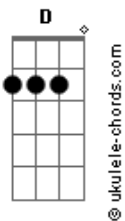

# Morgan Wallen - I'm The Problem

tom:

Fm (forma dos acordes no tom de Em )

Capostrate na 1ª casa

Intro: Em D G C

[Primeira Parte]

Em  
You say I'll never change  
A-just to go around town with some gasoline  
C  
Just tryin' to bum a flame  
C  
Gonna burn the whole place down  
Em  
And how do you explain  
Ever fallin' in love with a guy like me in the first place  
C  
Then turn around, say that I'm the worst thing?

[Refrão]

Em  
I guess I'm the problem  
Em  
And you're Ms. "Never Do No Wrong"  
C  
If I'm so awful  
C  
Then why'd you stick around this long?  
Em  
And if it's the whiskey  
Em  
Then why you keep on pullin' it off the shelf?  
C  
You hate that when you look at me, you halfway see yourself  
Am  
And it got me thinkin'  
C D Em D G C  
If I'm the problem, well, you might be the reason

## Acordes

Am  
And you're back to me again  
C D  
Then you go and tell your friends

[Refrão]

Em  
That I'm the problem  
Em  
And you're Ms. "Never Do No Wrong"  
C  
If I'm so awful  
C  
Then why'd you stick around this long?  
Em  
And if it's the whiskey  
Em  
Then why you keep on pullin' it off the shelf?  
C  
You hate that when you look at me, you halfway see yourself  
Am  
And it got me thinkin'  
C D Em D G C  
If I'm the problem, well, you might be the reason  
[Ponte]