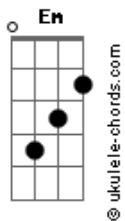

# Morgan Wallen - I'm The Problem

tom:

Fm (forma dos acordes no tom de Em )

Capostrate na 1ª casa

Intro: Em D G C

[Primeira Parte]

Em  
You say I'll never change  
A-just to go around town with some gasoline  
C  
Just tryin' to bum a flame  
C  
Gonna burn the whole place down  
Em  
And how do you explain  
Ever fallin' in love with a guy like me in the first place  
C  
Then turn around, say that I'm the worst thing?

[Refrão]

Em  
I guess I'm the problem  
Em  
And you're Ms. "Never Do No Wrong"  
C  
If I'm so awful  
C  
Then why'd you stick around this long?  
Em  
And if it's the whiskey  
Em  
Then why you keep on pullin' it off the shelf?  
C  
You hate that when you look at me, you halfway see yourself  
Am  
And it got me thinkin'  
C D Em D G C  
If I'm the problem, well, you might be the reason

## Acordes

Am  
And you're back to me again  
C D  
Then you go and tell your friends

[Refrão]

Em  
That I'm the problem  
Em  
And you're Ms. "Never Do No Wrong"  
C  
If I'm so awful  
C  
Then why'd you stick around this long?  
Em  
And if it's the whiskey  
Em  
Then why you keep on pullin' it off the shelf?  
C  
You hate that when you look at me, you halfway see yourself  
Am  
And it got me thinkin'  
C D Em D G C  
If I'm the problem, well, you might be the reason  
[Ponte]