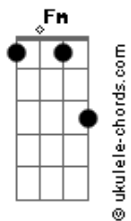

# Morgan Wallen - I'm The Problem

tom:

Fm (forma dos acordes no tom de Em )

Capostrate na 1ª casa

Intro: Em D G C

[Primeira Parte]

Em  
You say I'll never change  
A-just to go around town with some gasoline  
C  
Just tryin' to bum a flame  
C  
Gonna burn the whole place down  
Em  
And how do you explain  
Ever fallin' in love with a guy like me in the first place  
C  
Then turn around, say that I'm the worst thing?

[Refrão]

Em  
I guess I'm the problem  
Em  
And you're Ms. "Never Do No Wrong"  
C  
If I'm so awful  
C  
Then why'd you stick around this long?  
Em  
And if it's the whiskey  
Em  
Then why you keep on pullin' it off the shelf?  
C  
You hate that when you look at me, you halfway see yourself  
Am  
And it got me thinkin'  
C D Em D G C  
If I'm the problem, well, you might be the reason

## Acordes

Am  
And you're back to me again  
C D  
Then you go and tell your friends

[Refrão]

Em  
That I'm the problem  
Em  
And you're Ms. "Never Do No Wrong"  
C  
If I'm so awful  
C  
Then why'd you stick around this long?  
Em  
And if it's the whiskey  
Em  
Then why you keep on pullin' it off the shelf?  
C  
You hate that when you look at me, you halfway see yourself  
Am  
And it got me thinkin'  
C D Em D G C  
If I'm the problem, well, you might be the reason  
[Ponte]