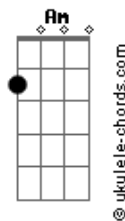

Morgan Wallen - I'm The Problem

tom:

Fm (forma dos acordes no tom de Em)

Capostrate na 1ª casa

Intro: Em D G C

[Primeira Parte]

Em
You say I'll never change
A-just to go around town with some gasoline
C
Just tryin' to bum a flame
C
Gonna burn the whole place down
Em
And how do you explain
Ever fallin' in love with a guy like me in the first place
C
Then turn around, say that I'm the worst thing?

[Refrão]

Em
I guess I'm the problem
Em
And you're Ms. "Never Do No Wrong"
C
If I'm so awful
C
Then why'd you stick around this long?
Em
And if it's the whiskey
Em
Then why you keep on pullin' it off the shelf?
C
You hate that when you look at me, you halfway see yourself
Am
And it got me thinkin'
C D Em D G C
If I'm the problem, well, you might be the reason

[Segunda Parte]

Em
We try to go our s?parate ways
G
And we're back and forth lik? a swingin' door
C
And tomorrow's like yesterday
C
Some days better than the night before

Acordes

Am
And you're back to me again
C D
Then you go and tell your friends

[Refrão]

Em
That I'm the problem
Em
And you're Ms. "Never Do No Wrong"
C
If I'm so awful
C
Then why'd you stick around this long?
Em
And if it's the whiskey
Em
Then why you keep on pullin' it off the shelf?
C
You hate that when you look at me, you halfway see yourself
Am
And it got me thinkin'
C D Em D G C
If I'm the problem, well, you might be the reason
[Ponte]

Am
If I'm such a waste of breath, such a waste of time
Am C D
Then why you on your way to waste another Friday night?

[Refrão]

Em
If I'm the problem
Em
And you're Ms. "Never Do No Wrong"
C
If I'm so awful
C
Then why'd you stick around this long?
Em
And if it's the whiskey
Em
Then why you keep on pullin' it off the shelf?
C
You hate that when you look at me, you halfway see yourself
Am
And it got me thinkin'
C D Em
If I'm the problem, well, you might be the reason

[Final] Em D G C Em