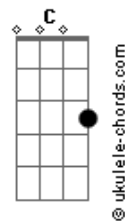

# Morgan Wallen - I'm The Problem

tom:

Fm (forma dos acordes no tom de Em )

Capostrate na 1ª casa

Intro: Em D G C

[Primeira Parte]

Em  
You say I'll never change  
A-just to go around town with some gasoline  
C  
Just tryin' to bum a flame  
C  
Gonna burn the whole place down  
Em  
And how do you explain  
Ever fallin' in love with a guy like me in the first place  
C  
Then turn around, say that I'm the worst thing?

[Refrão]

Em  
I guess I'm the problem  
Em  
And you're Ms. "Never Do No Wrong"  
C  
If I'm so awful  
C  
Then why'd you stick around this long?  
Em  
And if it's the whiskey  
Em  
Then why you keep on pullin' it off the shelf?  
C  
You hate that when you look at me, you halfway see yourself  
Am  
And it got me thinkin'  
C D Em D G C  
If I'm the problem, well, you might be the reason

## Acordes

Am  
And you're back to me again  
C D  
Then you go and tell your friends

[Refrão]

Em  
That I'm the problem  
Em  
And you're Ms. "Never Do No Wrong"  
C  
If I'm so awful  
C  
Then why'd you stick around this long?  
Em  
And if it's the whiskey  
Em  
Then why you keep on pullin' it off the shelf?  
C  
You hate that when you look at me, you halfway see yourself  
Am  
And it got me thinkin'  
C D Em D G C  
If I'm the problem, well, you might be the reason  
[Ponte]