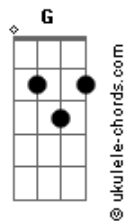

# Morgan Wallen - I'm The Problem

tom:

Fm (forma dos acordes no tom de Em )

Capostrate na 1ª casa

Intro: Em D G C

[Primeira Parte]

Em  
You say I'll never change  
A-just to go around town with some gasoline  
C  
Just tryin' to bum a flame  
C  
Gonna burn the whole place down  
Em  
And how do you explain  
Ever fallin' in love with a guy like me in the first place  
C  
Then turn around, say that I'm the worst thing?

[Refrão]

Em  
I guess I'm the problem  
Em  
And you're Ms. "Never Do No Wrong"  
C  
If I'm so awful  
C  
Then why'd you stick around this long?  
Em  
And if it's the whiskey  
Em  
Then why you keep on pullin' it off the shelf?  
C  
You hate that when you look at me, you halfway see yourself  
Am  
And it got me thinkin'  
C D Em D G C  
If I'm the problem, well, you might be the reason

## Acordes

Am  
And you're back to me again  
C D  
Then you go and tell your friends

[Refrão]

Em  
That I'm the problem  
Em  
And you're Ms. "Never Do No Wrong"  
C  
If I'm so awful  
C  
Then why'd you stick around this long?  
Em  
And if it's the whiskey  
Em  
Then why you keep on pullin' it off the shelf?  
C  
You hate that when you look at me, you halfway see yourself  
Am  
And it got me thinkin'  
C D Em D G C  
If I'm the problem, well, you might be the reason  
[Ponte]