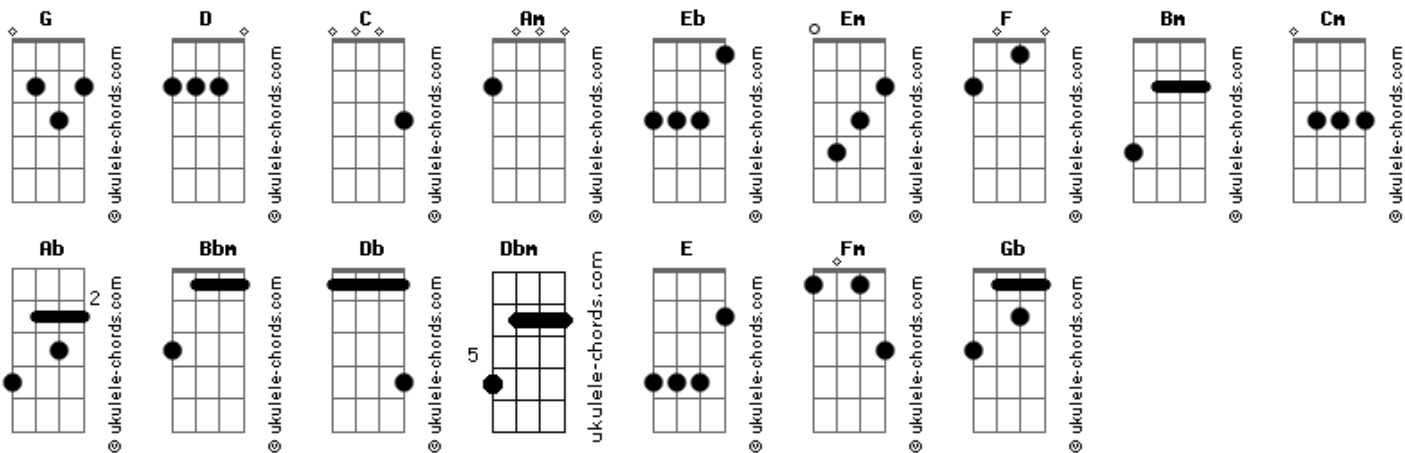

Morrissey - Lady Willpower

tom: G

Intro: D

[Refrão]

C D G Am G
 Lady Willpower, it's now or never

D
 Give your love to me

Eb Em F Em D
 And I'll shower your heart with tenderness

C
 Endlessly

[Primeira Parte]

G Am
 I know you want to see me, but you're afraid

G Am Bm
 Of what I might have on my mind

C
 One thing you can be sure of

Cm
 I'll take good care of your love

G D Eb
 If you will let me give you mine

[Refrão]

C D G Am G
 Lady Willpower, it's now or never

D
 Give your love to me

Eb Em F Em D
 And I'll shower your heart with tenderness

C
 Endlessly

Acordes

(G Am Ab Bbm)

[Segunda Parte]

Ab Bbm
 Did no one ever tell you the facts of life

Ab Bbm Cm
 There is so much you have to learn

Db
 And I would gladly show you

Dbm
 If I could only know you

Ab Eb E
 And get your love in return

[Refrão]

Db Eb Ab Bbm Ab
 Lady Willpower, it's now or never