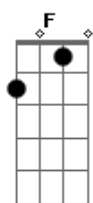

© ukulele-chords.com