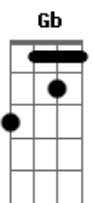

Abm E Gb
Examine the wreckage, writhing in tempo
Abm Gb
Invisible anguish casting a shadow
E Gb
And in the name of love

[Refrão]

I?m ready to bury all of my bones
I?m ready to lie but say I won?t
So tell me your secrets
And join me in pieces
To rot in this garden made of stones
Eternally yours
(E Gb)
Abm Gb
As we rest in pieces, though I know not your name
B Gb
I would suffer forever to absolve all your pain

[Primeira Parte]

Abm Gbm
Blow the bridge to the past
Wipe the fingerprints
E
Melt your heart encased in wax
Gb
Steal it with a kiss
Abm Gb E
Our fate engraved, scar enslaved
As we mutually destruct
Abm Gb E
Repose, my love, I?ve sinned enough for the both of us

[Ponte]

Abm F
In the name of love

[Refrão]

I?m ready to bury all of my bones
I?m ready to lie but say I won?t
So tell me your secrets
And join me in pieces
To rot in this garden made of stones
Eternally yours
(Abm E Gb)
(Abm E Gb)

Abm Gb E
Eternally yours
Abm Gb E
Eternally yours
Abm Gb E
Eternally yours
Abm Gb E
Eternally yours

And in the name of love

[Refrão]

I?m ready to bury all of my bones
I?m ready to lie but say I won?t
So tell me your secrets
And join me in pieces
To rot in this garden made of stones
I?m ready to bleed to make amends
And sleep in this dirt we call our bed
So tell me your secrets
And join me in pieces
To fall and rewrite the bitter end
Eternally yours

Abm Gb E Gb
I feel like you taught me and selflessly swallow
Abm Gb E
We coalesce in darkness, so selfishly
Gb
So selfishly hollow

Acordes

© ukulele-chords.com