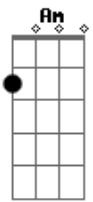

Mr. Awesome - Shy

Tom: F

Dm
A shy boy sits next to his best friend

Am
While thinking about the beautiful girls

Dm
Formulating a theory about life

Am
Why does he keep doing this?

Dm **Am**
He looks ahead and sees the popular boy

Am **E Am**
Looks at others and only sees a dark world
Dm **Am**
Suddenly a shy boy pulls out a conversation

E
She tries to escape

E
But then realizes that

Am
There is still brightness in the world

Am
There is still brightness in the world

Am **E**
There is still brightness... in the world

Acordes

© ukulele-chords.com

© ukulele-chords.com

© ukulele-chords.com

© ukulele-chords.com