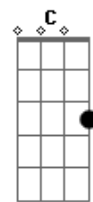

D Bm Gbm
Here we go again hello
D Bm Fm A
I didn't see the end and so the story goes
D Bm
How can I be cool?
Gbm A
I always play the fool
G
I need a shot of love
C
Look an arrow through the heart

D Bm Gbm
My mind is open to the page of yesterday
D Bm Gbm A
Isn't it a crime how love can go
G
I always knew there would come a day
C
When silence played the king of pain
Em
So I close my eyes and hold my breath
G
And contemplate a change

D Bm Gbm

Here we go again hello
D Bm Gbm A
I didn't see the end and so the story goes
D Bm
How can I be cool?
Gbm A
I always play the fool
G
I need a shot of love
C
Look an arrow through the heart

F G F
I have my faith in life
G F G
I know the truth inside
C D
This time I swear it's gonna be better

SOLO

Em
Hold my breath and close my eyes
G
Say a little prayer

D Bm Gbm
Here we go again hello
D Bm Gbm A
I didn't see the end and so the story goes
D Bm
How can I be cool?
Gbm A
I always play the fool
G
I need a shot of love
C
Look an arrow through the heart

D Bm Gbm
The clock is ticking on the table in my room...

SOLO TAB

Acordes

© ukulele-chords.com

© ukulele-chords.com

© ukulele-chords.com

© ukulele-chords.com

© ukulele-chords.com