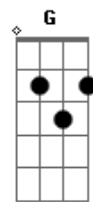

D Bm Gbm
Here we go again hello
D Bm Fm A
I didn't see the end and so the story goes
D Bm
How can I be cool?
Gbm A
I always play the fool
G
I need a shot of love
C
Look an arrow through the heart

D Bm Gbm
My mind is open to the page of yesterday
D Bm Gbm A
Isn't it a crime how love can go
G
I always knew there would come a day
C
When silence played the king of pain
Em
So I close my eyes and hold my breath
G
And contemplate a change

D Bm Gbm

Here we go again hello
D Bm Gbm A
I didn't see the end and so the story goes
D Bm
How can I be cool?
Gbm A
I always play the fool
G
I need a shot of love
C
Look an arrow through the heart

F G F
I have my faith in life
G F G
I know the truth inside
C D
This time I swear it's gonna be better

SOLO

Em
Hold my breath and close my eyes
G
Say a little prayer

D Bm Gbm
Here we go again hello
D Bm Gbm A
I didn't see the end and so the story goes
D Bm
How can I be cool?
Gbm A
I always play the fool
G
I need a shot of love
C
Look an arrow through the heart

D Bm Gbm
The clock is ticking on the table in my room...

SOLO TAB

Acordes

© ukulele-chords.com

© ukulele-chords.com

© ukulele-chords.com

© ukulele-chords.com

© ukulele-chords.com