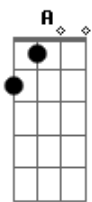

D Bm Gbm

Here we go again hello
D Bm Gbm A
I didn't see the end and so the story goes
D Bm
How can I be cool?
Gbm A
I always play the fool
G
I need a shot of love
C
Look an arrow through the heart

F G F
I have my faith in life
G F G
I know the truth inside
C D
This time I swear it's gonna be better

SOLO

Em
Hold my breath and close my eyes
G
Say a little prayer

D Bm Gbm
Here we go again hello
D Bm Gbm A
I didn't see the end and so the story goes
D Bm
How can I be cool?
Gbm A
I always play the fool
G
I need a shot of love
C
Look an arrow through the heart

D Bm Gbm
The clock is ticking on the table in my room...

SOLO TAB

Acordes

© ukulele-chords.com

© ukulele-chords.com

© ukulele-chords.com

© ukulele-chords.com

© ukulele-chords.com