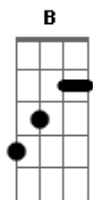

© ukulele-chords.com