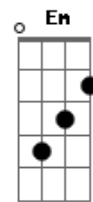

© ukulele-chords.com