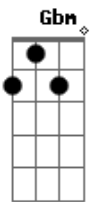

D Bm Gbm

Here we go again hello
D Bm Gbm A
I didn't see the end and so the story goes
D Bm
How can I be cool?
Gbm A
I always play the fool
G
I need a shot of love
C
Look an arrow through the heart

F G F
I have my faith in life
G F G
I know the truth inside
C D
This time I swear it's gonna be better

SOLO

Em
Hold my breath and close my eyes
G
Say a little prayer

D Bm Gbm
Here we go again hello
D Bm Gbm A
I didn't see the end and so the story goes
D Bm
How can I be cool?
Gbm A
I always play the fool
G
I need a shot of love
C
Look an arrow through the heart

D Bm Gbm
The clock is ticking on the table in my room...

SOLO TAB

Acordes

© ukulele-chords.com

© ukulele-chords.com

© ukulele-chords.com

© ukulele-chords.com

© ukulele-chords.com