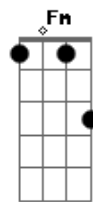

© ukulele-chords.com