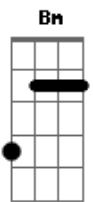

D Bm Gbm
Here we go again hello
D Bm Fm A
I didn't see the end and so the story goes
D Bm
How can I be cool?
Gbm A
I always play the fool
G
I need a shot of love
C
Look an arrow through the heart

D Bm Gbm
My mind is open to the page of yesterday
D Bm Gbm A
Isn't it a crime how love can go
G
I always knew there would come a day
C
When silence played the king of pain
Em
So I close my eyes and hold my breath
G
And contemplate a change

D Bm Gbm

Here we go again hello
D Bm Gbm A
I didn't see the end and so the story goes
D Bm
How can I be cool?
Gbm A
I always play the fool
G
I need a shot of love
C
Look an arrow through the heart

F G F
I have my faith in life
G F G
I know the truth inside
C D
This time I swear it's gonna be better

SOLO

Em
Hold my breath and close my eyes
G
Say a little prayer

D Bm Gbm
Here we go again hello
D Bm Gbm A
I didn't see the end and so the story goes
D Bm
How can I be cool?
Gbm A
I always play the fool
G
I need a shot of love
C
Look an arrow through the heart

D Bm Gbm
The clock is ticking on the table in my room...

SOLO TAB

Acordes

© ukulele-chords.com

© ukulele-chords.com

© ukulele-chords.com

© ukulele-chords.com

© ukulele-chords.com