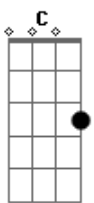

© ukulele-chords.com