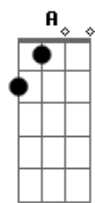

© ukulele-chords.com

© ukulele-chords.com