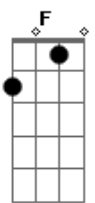

[Primeira Parte]

Dm **G7** **C**
Now that I've lost everything to you
F **Bb**
You say you wanna start something new
Gm **A**
It's breaking my heart you're leaving
A
Baby I'm grieving

Dm **G7** **C**
If you wanna leave take good care
F **Bb**
Hope you have a lot of nice things to wear
Gm **A** **C**
But then a lot of nice things turn bad out there

[Refrão]

F **C** **Bb**
Oh, baby baby it's a wild world
C **Bb** **F**
It's hard to get by just upon a smile
F **C** **Bb**
Oh, baby baby it's a wild world
C **Bb** **F**
And I'll always remember you , like a child girl

[Segunda Parte]

Dm **G7**
You know I've seen a lot of what the
C
World can do
F **Bb**
And it's breaking my heart in two
Gm **A**
Cause I never wanna see you sad girl
A7 **A**

Don't be a bad girl

Dm **G7** **C**
But if you wanna leave take good care
F **Bm**
Hope you make a lot of nice friends out there
Gm **A** **C**
Just remember there's a lot of bad and beware

[Refrão]

F **C** **Bb**
Oh, baby baby it's a wild world
C **Bb** **F**
It's hard to get by just upon a smile
F **C** **Bb**
Oh, baby baby it's a wild world
C **Bb** **F**
And I'll always remember you , like a child girl

[Solo]

Dm **G7** **C** **F** **Bb**
Lalalalalalalalalalalalalalalalalalal
Gm **A** **A7** **A**
Alalalalalalalalalalalalalalalalalala
A7 **A**
Baby I love you

[Terceira Parte]

Dm **G7** **C**
But if you wanna leave take good care
F **Bm**
Hope you make a lot of nice friends out there
Gm **A** **C**
Just remember there's a lot of bad everywhere
[Refrão]
F **C** **Bb**
Oh, baby baby it's a wild world
C **Bb** **F**
It's hard to get by just upon a smile
F **C** **Bb**
Oh, baby baby it's a wild world
C **Bb** **F**
And I'll always remember you , like a child girl

Acordes

© ukulele-chords.com