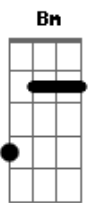

© ukulele-chords.com