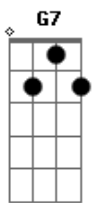

© ukulele-chords.com