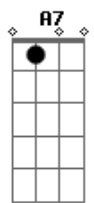

© ukulele-chords.com