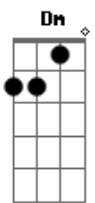

© ukulele-chords.com