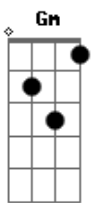

Mr. Big - Wild World

tom:

Intro: **Dm** **F** **G7** **C** **F** **Bb**
Lalalalalalalalalalalalalalalalalalal
Gm **A** **A7** **A**
Alalalalalalalalalalalalalalalalalala

[Primeira Parte]

Dm **G7** **C**
Now that I've lost everything to you
F **Bb**
You say you wanna start something new
Gm **A**
It's breaking my heart you're leaving
A
Baby I'm grieving

Dm **G7** **C**
If you wanna leave take good care
F **Bb**
Hope you have a lot of nice things to wear
Gm **A** **C**
But then a lot of nice things turn bad out there

[Refrão]

F **C** **Bb**
Oh, baby baby it's a wild world
C **Bb** **F**
It's hard to get by just upon a smile
F **C** **Bb**
Oh, baby baby it's a wild world
C **Bb** **F**
And I'll always remember you , like a child girl

[Segunda Parte]

Dm **G7**
You know I've seen a lot of what the
C
World can do
F **Bb**
And it's breaking my heart in two
Gm **A**
Cause I never wanna see you sad girl
A7 **A**

Don't be a bad girl

Dm **G7** **C**
But if you wanna leave take good care
F **Bm**
Hope you make a lot of nice friends out there
Gm **A** **C**
Just remember there's a lot of bad and beware

[Refrão]

F **C** **Bb**
Oh, baby baby it's a wild world
C **Bb** **F**
It's hard to get by just upon a smile
F **C** **Bb**
Oh, baby baby it's a wild world
C **Bb** **F**
And I'll always remember you , like a child girl

[Solo]

Dm **G7** **C** **F** **Bb**
Lalalalalalalalalalalalalalalalalalal
Gm **A** **A7** **A**
Alalalalalalalalalalalalalalalalalala
A7 **A**
Baby I love you

[Terceira Parte]

Dm **G7** **C**
But if you wanna leave take good care
F **Bm**
Hope you make a lot of nice friends out there
Gm **A** **C**
Just remember there's a lot of bad everywhere
[Refrão]
F **C** **Bb**
Oh, baby baby it's a wild world
C **Bb** **F**
It's hard to get by just upon a smile
F **C** **Bb**
Oh, baby baby it's a wild world
C **Bb** **F**
And I'll always remember you , like a child girl

Acordes

© ukulele-chords.com

© ukulele-chords.com

© ukulele-chords.com

© ukulele-chords.com

© ukulele-chords.com

© ukulele-chords.com

© ukulele-chords.com

© ukulele-chords.com

© ukulele-chords.com