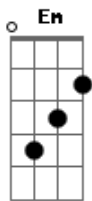

© ukulele-chords.com