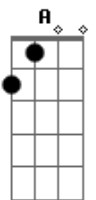

© ukulele-chords.com