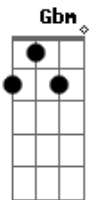

© ukulele-chords.com