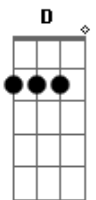

Mumford & Sons - The Wolf

Tom: D
Intro: D Em Bm (2x)

Verse:
G
Wide eyed
With a heart made full of fright
Yeah her eyes follow like traces in the night

And the tight row
That you wonder every time
You have been away you have been found wanting

chorus:
Gbm G D
been wondering for days, how you felt me slip your mind
Gbm G D
leave behind your wanting ways, i wanna learn to love and kind
Gbm G A Bm D
cause you are all i ever longed for

interlude:
D Em Bm (2x)

verse:
G
And shelter
You better keep the wolf back from the door
He wanders ever closer every night
And how he waits baying for blood

I promised you everything would be fine

chorus:
Gbm G D
been wondering for days, how you felt me slip your mind
Gbm G D
leave behind your wanting ways, i wanna learn to love and kind
Gbm G A Bm D
cause you are all i ever longed for

instrumental:
D Em Bm (2x)

bridge:
D Em Bm
Hold my gaze love. you know i want to let it go
D Em Bm
We will stare down, at the wonder of it all
D Em Bm
And i-i-i-i will hold you
D Em Bm
And i-i-i-i will hold you

chorus:
Gbm G D
been wondering for days, how you felt me slip your mind
Gbm G D
leave behind your wanting ways, i wanna look you in the eye
Gbm G A Bm D
cause you are all i ever longed for

Gbm G D
been wondering for days, how you felt me slip your mind
Gbm G D
leave behind your wanting ways, i wanna learn to love and kind
Gbm G A Bm D
cause you are all i ever longed for

Acordes

© ukulele-chords.com