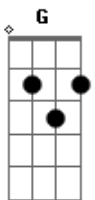

© ukulele-chords.com