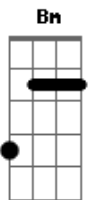

© ukulele-chords.com