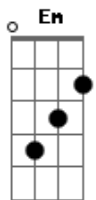

© ukulele-chords.com