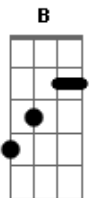

Myles Smith - My Home

tom:

B (forma dos acordes no tom de G)

Capostrate na 4ª casa
Intro: Em G Am C

[Primeira Parte]

Em G
Like shelter from the storm
A fireplace that keeps me warm (Hm, hm-mm-mm)
Em G
Like a match can spark a flame
You start a fire inside my veins (Hm, hm-mm-mm)

[Pré-Refrão]

Em G Am C
Somehow with you, I don't feel alone, hm-mm

[Refrão]

Em G
You'll always be my home, my heart
Page 1/3
Am C
I'll be with you wherever you are
Em G
My home, my heart
Am C
I feel you with me when we're worlds apart

[Pós-Refrão]

Em
You'll always be my home
G Am C
Ho-o-ome, ho-o-o-ome, ho-o-o-ome

[Segunda Parte]

Em G
You accept me for my flaws
You give me everything and more (Hm, hm-mm-mm)
Em G
Even in my darkest nights
I know you're there right by my side (Hm, hm-mm-mm)

[Pré-Refrão]

Em G Am C
Somehow with you, I don't feel alone, hm-mm

Acordes

© ukulele-chords.com