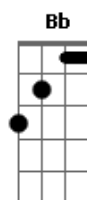

© ukulele-chords.com