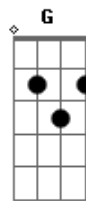

I don't want clever conversation

Gm D
I never want to work that hard

Am D7 G7M Gm D Bm
Mm I just want someone that I can talk to

Em7 A D Gm D G D Gm D G D
I'll want you just the way you are

G A Gbm7 B7
I need to know that you will always

Am D7 G7M Gm D Bm
Mm I could not love you any better

Em7 A D Gm D G D Gm D G
I'll love you just the way you are

D Bm G7M Bm G7
I don't want clever conversation

Gm D
I never want to work that hard

Am D7 G7M Gm D Bm
Mm I just want someone that I can talk to

Em7 A Bb C Am D7 Gm C
I'll want you just the way you are

Acordes

© ukulele-chords.com

© ukulele-chords.com

© ukulele-chords.com

© ukulele-chords.com

© ukulele-chords.com

© ukulele-chords.com