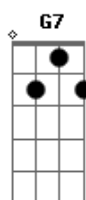

© ukulele-chords.com