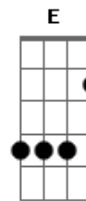

© ukulele-chords.com

© ukulele-chords.com