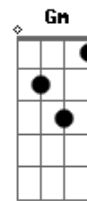

I don't want clever conversation

Gm D
I never want to work that hard

Am D7 G7M Gm D Bm
Mm I just want someone that I can talk to

Em7 A D Gm D G D Gm D G D
I'll want you just the way you are

G A Gbm7 B7
I need to know that you will always

Am D7 G7M Gm D Bm
Mm I could not love you any better

Em7 A D Gm D G D Gm D G
I'll love you just the way you are

D Bm G7M Bm G7
I don't want clever conversation

Gm D
I never want to work that hard

Am D7 G7M Gm D Bm
Mm I just want someone that I can talk to

Em7 A Bb C Am D7 Gm C
I'll want you just the way you are

Acordes

© ukulele-chords.com

© ukulele-chords.com

© ukulele-chords.com

© ukulele-chords.com

© ukulele-chords.com

© ukulele-chords.com