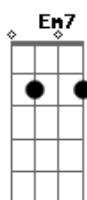

© ukulele-chords.com