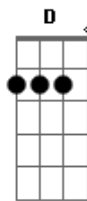

Em7 A Bb C Am D7 Gm C
I'll want you just the way you are

Acordes

© ukulele-chords.com

© ukulele-chords.com

© ukulele-chords.com

© ukulele-chords.com

© ukulele-chords.com

© ukulele-chords.com