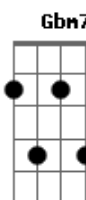

© ukulele-chords.com