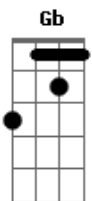

© ukulele-chords.com

© ukulele-chords.com