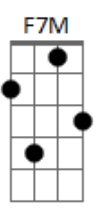

© ukulele-chords.com