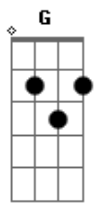

© ukulele-chords.com