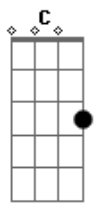

© ukulele-chords.com