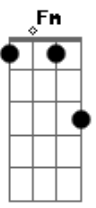

© ukulele-chords.com