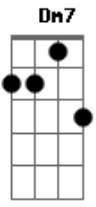

© ukulele-chords.com