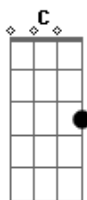

Nat King Cole - Perfidia

Tom: C

G7 C Am Dm
To you
G7 C Am Dm
My heart cries out "Perfidia,"
G7 C Am
For I found you, the love of my life,
Dm G7 E7
In somebody else's arms.

G7 C Am Dm
Your eyes
G7 C Am Dm
Are echoing "Perfidia,"
G7 C Am
Forgetful of our promise of love,
Dm G7 E7
You're sharing another's charms.

(ponte)
Dm Dm
With a sad lament, my dreams
F Dm E7
Have faded like a broken melody;
Dm F
While the gods of love look down and laugh
D Dm Bb E7
At what romantic fools we mortals be.

G7 C Am Dm
And now
G7 C Am Dm
I know my love was not for you
G7 C Am
And so I'll take it back with a sigh,
Dm G7 C Fdim C
Perfidious one, good-bye.

Acordes