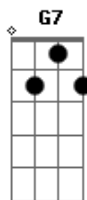

© ukulele-chords.com