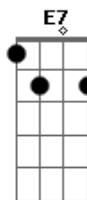

© ukulele-chords.com