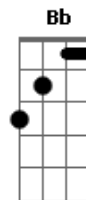

© ukulele-chords.com