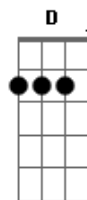

© ukulele-chords.com