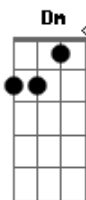

© ukulele-chords.com