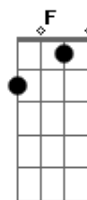

© ukulele-chords.com