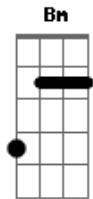

© ukulele-chords.com