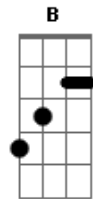

© ukulele-chords.com