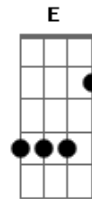

© ukulele-chords.com