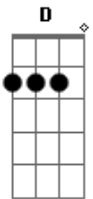

© ukulele-chords.com