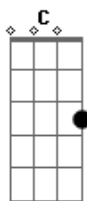

Neil Young - Love Art Blues

Tom: C

D (strum) D (strum) D

G (strum) A (strum) A

I've got the love art blues,
Don't know which on to choose,
There's really something to loose,
With these love art blues.
I went and played too hard,
And I lost my fun,
Oh, these love art blues,
Leave me a heavy one.
Chorus

G (strum) A
My songs are all so long,
D E7
And my words are all so sad,
G A
Why must I choose,
D D7
Between the best things I ever had.

D D
I spilled my promise cup,
D G
I really don't know why,
G A
Now the distance slides,
D
Between you and I.
D D
I've got the love art blues,
D G
Don't know which on to choose,
G A
There's really something to loose,
A D
With these love art blues.

Acordes