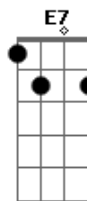

© ukulele-chords.com