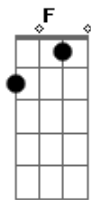

(Passagem para o Refrão)

(**D Am7 Em G**)

Refrão:
D
Old man take a look at my life
Am7 Em G
I'm a lot like you
D
I need someone to love me
Am7 Em G
the whole day through
D
Ah, one look in my eyes
Am7 Em G

(Passagem para o Refrão)

(**D Am7 Em G**)

Refrão:
D
Old man take a look at my life
Am7 Em G
I'm a lot like you
D
I need someone to love me
Am7 Em G
the whole day through
D
Ah, one look in my eyes
Am7 Em G
and you can tell that's true

Dm7
Old man look at my life, I'm a lot like
D
you were.
Dm7
Old man look at my life, I'm a lot like
D
you were.

Acordes

© ukulele-chords.com

© ukulele-chords.com

© ukulele-chords.com

© ukulele-chords.com

© ukulele-chords.com