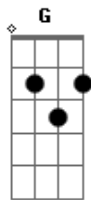

Neil Young - Old Man

Tom: C
Intro:

Dm7
Old man look at my life, I'm a lot like
D D D D D
you were.
Dm7
Old man look at my life, I'm a lot like
you were.

D F
Old man look at my life
C G
Twenty four and there's so much more
D F
Live alone in a paradise
C G
That makes me think of two
D F
Love lost, such a cost
C G
Give me things that don't get lost
D Am7
Like a coin that won't get tossed
F G
Rolling home to you

(Passagem para o Refrão)

(**D Am7 Em G**)

Refrão:
D
Old man take a look at my life
Am7 Em G
I'm a lot like you
D
I need someone to love me
Am7 Em G
the whole day through
D
Ah, one look in my eyes
Am7 Em G

(Passagem para o Refrão)

(**D Am7 Em G**)

Refrão:
D
Old man take a look at my life
Am7 Em G
I'm a lot like you
D
I need someone to love me
Am7 Em G
the whole day through
D
Ah, one look in my eyes
Am7 Em G
and you can tell that's true

Dm7
Old man look at my life, I'm a lot like
D
you were.
Dm7
Old man look at my life, I'm a lot like
D
you were.

Acordes

© ukulele-chords.com

© ukulele-chords.com

© ukulele-chords.com

© ukulele-chords.com

© ukulele-chords.com