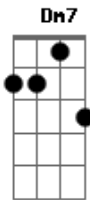

Neil Young - Old Man

Tom: C
Intro:

Dm7
Old man look at my life, I'm a lot like
D D D D D
you were.
Dm7
Old man look at my life, I'm a lot like
you were.

D F
Old man look at my life
C G
Twenty four and there's so much more
D F
Live alone in a paradise
C G
That makes me think of two
D F
Love lost, such a cost
C G
Give me things that don't get lost
D Am7
Like a coin that won't get tossed
F G
Rolling home to you

(Passagem para o Refrão)

(**D Am7 Em G**)

Refrão:
D
Old man take a look at my life
Am7 Em G
I'm a lot like you
D
I need someone to love me
Am7 Em G
the whole day through
D
Ah, one look in my eyes
Am7 Em G

(Passagem para o Refrão)

(**D Am7 Em G**)

Refrão:
D
Old man take a look at my life
Am7 Em G
I'm a lot like you
D
I need someone to love me
Am7 Em G
the whole day through
D
Ah, one look in my eyes
Am7 Em G
and you can tell that's true

Dm7
Old man look at my life, I'm a lot like
D
you were.
Dm7
Old man look at my life, I'm a lot like
D
you were.

Acordes

© ukulele-chords.com

© ukulele-chords.com

© ukulele-chords.com

© ukulele-chords.com

© ukulele-chords.com