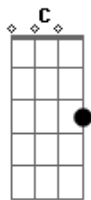

© ukulele-chords.com