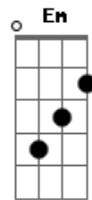

© ukulele-chords.com