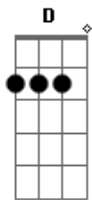

Neil Young - Old Man

Tom: C
Intro:

Dm7
Old man look at my life, I'm a lot like
D D D D D
you were.
Dm7
Old man look at my life, I'm a lot like
you were.

D F
Old man look at my life
C G
Twenty four and there's so much more
D F
Live alone in a paradise
C G
That makes me think of two
D F
Love lost, such a cost
C G
Give me things that don't get lost
D Am7
Like a coin that won't get tossed
F G
Rolling home to you

(Passagem para o Refrão)

(**D Am7 Em G**)

Refrão:
D
Old man take a look at my life
Am7 Em G
I'm a lot like you
D
I need someone to love me
Am7 Em G
the whole day through
D
Ah, one look in my eyes
Am7 Em G

and you can tell that's true

(Passagem - Repete 2X)

D F
Lullabies, look in your eyes
C G
Run around the same old town
D F
Doesn't mean that much to me
C G
To mean that much to you
D F
I've been first and last
C G
Look at how the time goes past
D Am7
But I'm all alone at last
F G
Rolling home to you

(Passagem para o Refrão)

(**D Am7 Em G**)

Refrão:
D
Old man take a look at my life
Am7 Em G
I'm a lot like you
D
I need someone to love me
Am7 Em G
the whole day through
D
Ah, one look in my eyes
Am7 Em G
and you can tell that's true

Dm7
Old man look at my life, I'm a lot like
D
you were.
Dm7
Old man look at my life, I'm a lot like
D
you were.

Acordes