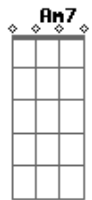

(Passagem para o Refrão)

(**D Am7 Em G**)

Refrão:
D
Old man take a look at my life
Am7 Em G
I'm a lot like you
D
I need someone to love me
Am7 Em G
the whole day through
D
Ah, one look in my eyes
Am7 Em G
and you can tell that's true

Dm7
Old man look at my life, I'm a lot like
D
you were.
Dm7
Old man look at my life, I'm a lot like
D
you were.

Acordes

© ukulele-chords.com

© ukulele-chords.com

© ukulele-chords.com

© ukulele-chords.com

© ukulele-chords.com