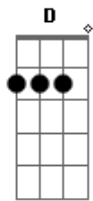

Neil Young - Out on the Weekend

Tom: A

Chords:
A A (II) D D A

Intro: Bm E Bm E

Bm E Bm E
Dbm Gb7 Bm E

A Think I'll pack it in and Bm buy a pick-up

E Take it down to L.A.

A Find a place to call my own and try to fix up. Bm

E Start a brand new day. A A

Chorus:

A The woman I'm thinking of,

Bm she loved me all up

E But I'm so down today A

A She's so fine, she's in my mind,

Bm I hear her callin'. E E A

A (II) See the lonely boy, out on the weekend D

D Trying to make it pay. A A (II)

A (II) Can't relate to joy, he tries to speak and D

D Can't begin to say. A A (II)

Bm E Bm E

Dbm Gb7 Bm E She got pictures on the wall, they make me look up

From her big brass bed.

Now I'm running down the road trying to stay up

Somewhere in her head.

Chorus

Bm E Bm E

Dbm Gb7 Bm E

A Bm E ....fade

Acordes