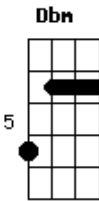

© ukulele-chords.com

© ukulele-chords.com