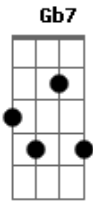

© ukulele-chords.com