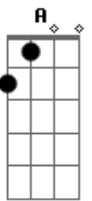

© ukulele-chords.com