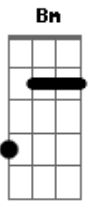

Neil Young - Out on the Weekend

Tom: A

Chords:
A A (II) D D A

Intro: Bm E Bm E

Bm E Bm E
Dbm Gb7 Bm E

A Think I'll pack it in and Bm buy a pick-up

E Take it down to L.A.

A Find a place to call my own and try to fix up. Bm

E Start a brand new day. A A

Chorus:

A The woman I'm thinking of,

Bm she loved me all up

E But I'm so down today A

A She's so fine, she's in my mind,

Bm I hear her callin'. E E A

A (II) See the lonely boy, out on the weekend D

D Trying to make it pay. A A (II)

A (II) Can't relate to joy, he tries to speak and D

D Can't begin to say. A A (II)

Bm E Bm E

Dbm Gb7 Bm E She got pictures on the wall, they make me look up

From her big brass bed.

Now I'm running down the road trying to stay up

Somewhere in her head.

Chorus

Bm E Bm E

Dbm Gb7 Bm E

A Bm E ....fade

Acordes

© ukulele-chords.com

© ukulele-chords.com

© ukulele-chords.com

© ukulele-chords.com

© ukulele-chords.com

© ukulele-chords.com