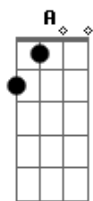

Newsboys - Breathe

Tom: **D**

notes: on the intro play the **Gb** and then strum it while muting the strings and then play it some more, and so on. And on the verse after playing the **B** power chord slide down the strings to the **E** power chord at the open **E** position while muting them to make the weird effect in the song.

Intro: **Gb**

Verse:

B
 Tuesday the third, I'll call this entry "Mistake"
B **E B**
 Cheap imitation. My life feels like a fake

Pre-Chorus:

A G

Chorus:

A **D** **A**
 Breathe on me. Breath oh Breath of God.
A **D** **A**
 Breathe on me 'til my heart is new.
A **D** **A**
 Breathe on me. Breathe oh Breath of Life.
A **D** **A**
 Breathe on me 'til I love like You do.

(Verse)
 (Pre-Chorus)
 (Chorus)

Bridge:
D . E F
D . E F

(Pre-Chorus)
 (Chorus)

Acordes

© ukulele-chords.com

© ukulele-chords.com

© ukulele-chords.com

© ukulele-chords.com