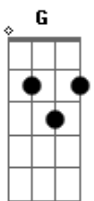

© ukulele-chords.com