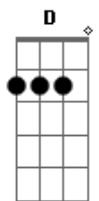

Newsboys - Breathe

Tom: **D**

notes: on the intro play the **Gb** and then strum it while muting the strings and then play it some more, and so on. And on the verse after playing the **B** power chord slide down the strings to the **E** power chord at the open **E** position while muting them to make the weird effect in the song.

Intro: **Gb**

Verse:

B
Tuesday the third, I'll call this entry "Mistake"

B **E B**
Cheap imitation. My life feels like a fake

Pre-Chorus:

A G

Chorus:

A **D** **A**
Breathe on me. Breath oh Breath of God.
A **D** **A**
Breathe on me 'til my heart is new.
A **D** **A**
Breathe on me. Breathe oh Breath of Life.
A **D** **A**
Breathe on me 'til I love like You do.

(Verse)
(Pre-Chorus)
(Chorus)

Bridge:
D . E F
D . E F

(Pre-Chorus)
(Chorus)

Acordes

© ukulele-chords.com