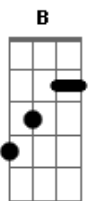

Newsboys - Breathe

Tom: **D**

notes: on the intro play the **Gb** and then strum it while muting the strings and then play it some more, and so on. And on the verse after playing the **B** power chord slide down the strings to the **E** power chord at the open **E** position while muting them to make the weird effect in the song.

Intro: **Gb**

Verse:

B
Tuesday the third, I'll call this entry "Mistake"

B **E B**
Cheap imitation. My life feels like a fake

Pre-Chorus:

A G

Chorus:

A **D** **A**
Breathe on me. Breath oh Breath of God.
A **D** **A**
Breathe on me 'til my heart is new.
A **D** **A**
Breathe on me. Breathe oh Breath of Life.
A **D** **A**
Breathe on me 'til I love like You do.

(Verse)
(Pre-Chorus)
(Chorus)

Bridge:
D . E F
D . E F

(Pre-Chorus)
(Chorus)

Acordes

© ukulele-chords.com

© ukulele-chords.com

© ukulele-chords.com

© ukulele-chords.com