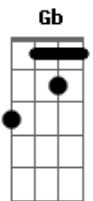

Newsboys - Breathe

Tom: **D**

notes: on the intro play the **Gb** and then strum it while muting the strings and then play it some more, and so on. And on the verse after playing the **B** power chord slide down the strings to the **E** power chord at the open **E** position while muting them to make the weird effect in the song.

Intro: **Gb**

Verse:

B
Tuesday the third, I'll call this entry "Mistake"

B **E B**
Cheap imitation. My life feels like a fake

Pre-Chorus:

A G

Chorus:

A **D** **A**
Breathe on me. Breath oh Breath of God.
A **D** **A**
Breathe on me 'til my heart is new.
A **D** **A**
Breathe on me. Breathe oh Breath of Life.
A **D** **A**
Breathe on me 'til I love like You do.

(Verse)
(Pre-Chorus)
(Chorus)

Bridge:
D . E F
D . E F

(Pre-Chorus)
(Chorus)

Acordes

© ukulele-chords.com

© ukulele-chords.com

© ukulele-chords.com

© ukulele-chords.com