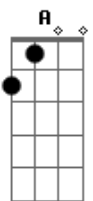

Newsboys - Breathe

Tom: **D**

notes: on the intro play the **Gb** and then strum it while muting the strings and then play it some more, and so on. And on the verse after playing the **B** power chord slide down the strings to the **E** power chord at the open **E** position while muting them to make the weird effect in the song.

Intro: **Gb**

Verse:

B
Tuesday the third, I'll call this entry "Mistake"

B **E B**
Cheap imitation. My life feels like a fake

Pre-Chorus:

A G

Chorus:

A **D** **A**
Breathe on me. Breath oh Breath of God.
A **D** **A**
Breathe on me 'til my heart is new.
A **D** **A**
Breathe on me. Breathe oh Breath of Life.
A **D** **A**
Breathe on me 'til I love like You do.

(Verse)
(Pre-Chorus)
(Chorus)

Bridge:
D . E F
D . E F

(Pre-Chorus)
(Chorus)

Acordes

© ukulele-chords.com

© ukulele-chords.com

© ukulele-chords.com

© ukulele-chords.com