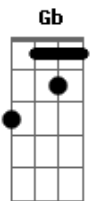

Newsboys - Breathe

Tom: **D**

notes: on the intro play the **Gb** and then strum it while muting the strings and then play it some more, and so on. And on the verse after playing the **B** power chord slide down the strings to the **E** power chord at the open **E** position while muting them to make the weird effect in the song.

Intro: **Gb**

Verse:

B
 Tuesday the third, I'll call this entry "Mistake"
B **E B**
 Cheap imitation. My life feels like a fake

Pre-Chorus:

A G

Chorus:

A **D** **A**
 Breathe on me. Breath oh Breath of God.
A **D** **A**
 Breathe on me 'til my heart is new.
A **D** **A**
 Breathe on me. Breathe oh Breath of Life.
A **D** **A**
 Breathe on me 'til I love like You do.

(Verse)
 (Pre-Chorus)
 (Chorus)

Bridge:
D . E F
D . E F

(Pre-Chorus)
 (Chorus)

Acordes

© ukulele-chords.com

© ukulele-chords.com

© ukulele-chords.com

© ukulele-chords.com