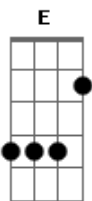

Newsboys - Breathe

Tom: **D**

notes: on the intro play the **Gb** and then strum it while muting the strings and then play it some more, and so on. And on the verse after playing the **B** power chord slide down the strings to the **E** power chord at the open **E** position while muting them to make the weird effect in the song.

Intro: **Gb**

Verse:

B
Tuesday the third, I'll call this entry "Mistake"

B **E B**
Cheap imitation. My life feels like a fake

Pre-Chorus:

A G

Chorus:

A **D** **A**
Breathe on me. Breath oh Breath of God.
A **D** **A**
Breathe on me 'til my heart is new.
A **D** **A**
Breathe on me. Breathe oh Breath of Life.
A **D** **A**
Breathe on me 'til I love like You do.

(Verse)
(Pre-Chorus)
(Chorus)

Bridge:
D . E F
D . E F

(Pre-Chorus)
(Chorus)

Acordes

© ukulele-chords.com

© ukulele-chords.com

© ukulele-chords.com

© ukulele-chords.com