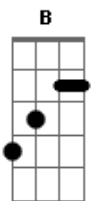

Newsboys - Breathe

Tom: **D**

notes: on the intro play the **Gb** and then strum it while muting the strings and then play it some more, and so on. And on the verse after playing the **B** power chord slide down the strings to the **E** power chord at the open **E** position while muting them to make the weird effect in the song.

Intro: **Gb**

Verse:

B
 Tuesday the third, I'll call this entry "Mistake"
B **E B**
 Cheap imitation. My life feels like a fake

Pre-Chorus:

A G

Chorus:

A **D** **A**
 Breathe on me. Breath oh Breath of God.
A **D** **A**
 Breathe on me 'til my heart is new.
A **D** **A**
 Breathe on me. Breathe oh Breath of Life.
A **D** **A**
 Breathe on me 'til I love like You do.

(Verse)
 (Pre-Chorus)
 (Chorus)

Bridge:
D . E F
D . E F

(Pre-Chorus)
 (Chorus)

Acordes

© ukulele-chords.com

© ukulele-chords.com

© ukulele-chords.com

© ukulele-chords.com