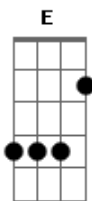

Newsboys - Breathe

Tom: **D**

notes: on the intro play the **Gb** and then strum it while muting the strings and then play it some more, and so on. And on the verse after playing the **B** power chord slide down the strings to the **E** power chord at the open **E** position while muting them to make the weird effect in the song.

Intro: **Gb**

Verse:

B
 Tuesday the third, I'll call this entry "Mistake"
B **E B**
 Cheap imitation. My life feels like a fake

Pre-Chorus:

A G

Chorus:

A **D** **A**
 Breathe on me. Breath oh Breath of God.
A **D** **A**
 Breathe on me 'til my heart is new.
A **D** **A**
 Breathe on me. Breathe oh Breath of Life.
A **D** **A**
 Breathe on me 'til I love like You do.

(Verse)
 (Pre-Chorus)
 (Chorus)

Bridge:
D . E F
D . E F

(Pre-Chorus)
 (Chorus)

Acordes

© ukulele-chords.com

© ukulele-chords.com

© ukulele-chords.com

© ukulele-chords.com