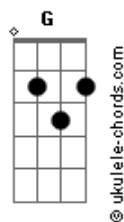

# Niall Horan - Drive Safe (Feat. Myles Smith)

tom:

Db (forma dos acordes no tom de C )

Capostrate na 1ª casa

Intro: F C

[Primeira Parte]

F C  
Watching you walk away  
G F C  
So sad to see you go  
F C  
I know that people change  
G F C F C G  
And I know for us to grow, we gotta let go (Ha, hey)  
F C F C G  
You'll be fine on your own, as long as you know

[Refrão]

F  
Follow your heart, wherever it takes you  
C G  
Tears gonna fall and hell might just break loose  
F C  
Life is a road, don't know what's along the way  
G  
So drive safe

F  
Follow your heart, wherever it takes you  
C G  
Tears gonna fall, just don't let it break you  
F C  
Life is a road, don't know what's along the way  
G  
So drive safe

## Acordes

[Refrão]

F  
Follow your heart, wherever it takes you  
C G  
Tears gonna fall and hell might just break loose  
F C  
Life is a road, don't know what's along the way  
G  
So drive safe  
F  
Follow your heart, wherever it takes you  
C G  
Tears gonna fall, just don't let it break you  
F C  
Life is a road, don't know what's along the way  
G  
So drive safe  
[Ponte]