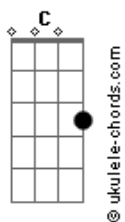

# Niall Horan - Drive Safe (Feat. Myles Smith)

tom:

Db (forma dos acordes no tom de C )

Capostrate na 1ª casa

Intro: F C

[Primeira Parte]

F C  
Watching you walk away  
G F C  
So sad to see you go  
F C  
I know that people change  
G F C F C G  
And I know for us to grow, we gotta let go (Ha, hey)  
F C F C G  
You'll be fine on your own, as long as you know

[Refrão]

F  
Follow your heart, wherever it takes you  
C G  
Tears gonna fall and hell might just break loose  
F C  
Life is a road, don't know what's along the way  
G  
So drive safe

F  
Follow your heart, wherever it takes you  
C G  
Tears gonna fall, just don't let it break you  
F C  
Life is a road, don't know what's along the way  
G  
So drive safe

## Acordes

[Refrão]

F  
Follow your heart, wherever it takes you  
C G  
Tears gonna fall and hell might just break loose  
F C  
Life is a road, don't know what's along the way  
G  
So drive safe  
F  
Follow your heart, wherever it takes you  
C G  
Tears gonna fall, just don't let it break you  
F C  
Life is a road, don't know what's along the way  
G  
So drive safe  
[Ponte]