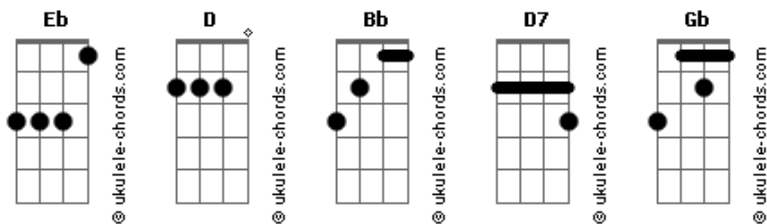

Nick Drake - Cello Song

Tom: Eb

(com acordes na forma de D)

Capo na 1ª casa
Capo on 1st fret (actual key Bb major)

Chords:

D7: xx0212

A2: x02200

D: xx0232

Gb: x2003x

Intro: = a downstroke with the first finger. This means striking down with the first finger while picking the open D string with the thumb. Pretty tricky, but that's the only way I could manage to play those rapid-fire notes at the 2nd fret.

D7

Play both bars of the A2 pick, then play bar 1 twice, then both bars again.

Acordes

A2

Strange

face with.. eyes

D

so pale and

A2

sensual

A2 Underneath you know well D you have nothing to fear A2

D For the dreams that came to and so young A2

D Told of a life A2 Gb

when.....

A2

spring has sprung