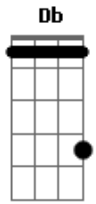

© ukulele-chords.com