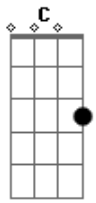

© ukulele-chords.com