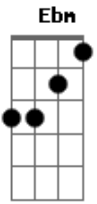

© ukulele-chords.com