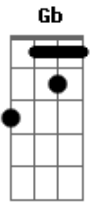

© ukulele-chords.com