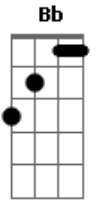

© ukulele-chords.com