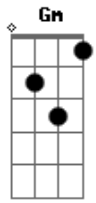

© ukulele-chords.com