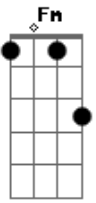

© ukulele-chords.com