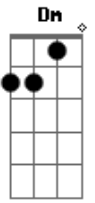

© ukulele-chords.com