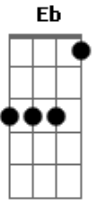

© ukulele-chords.com