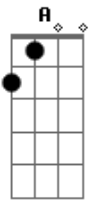

© ukulele-chords.com