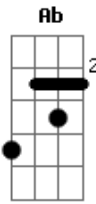

© ukulele-chords.com