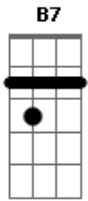

© ukulele-chords.com