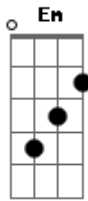

© ukulele-chords.com