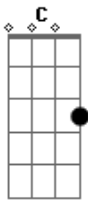

© ukulele-chords.com