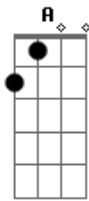

© ukulele-chords.com