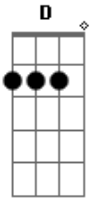

© ukulele-chords.com