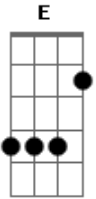

Nirvana - Jesus Doesn't Want Me For A Sunbeam

Tom: Db
Intro: E D A A A (2X)
a parte do acordeom

Eb Db Ab Ab A
Jesus doesn't want me for a sunbeam
Eb Db Ab A A
'Cause sunbeams are never made like me
Eb Db Ab
Don't expect me to cry, for all the reasons
Ab A
you had to die
Ebm Db Ab Ab A
Don't ever ask your love of me

Eb Db
Don't expect me to cry
Eb Db

Don't expect me to lie
Eb Db Ab Ab A
Don't expect me to die for thee

E D A A A (2X)
Solo

Eb Db
Don't expect me to cry
Eb Db
Don't expect me to lie
Eb Db Ab Ab A
Don't expect me to die for thee

Eb Db Ab Ab A
Jesus doesn't want me for a sunbeam
Eb Db Ab Ab A
'Cause sunbeams are never made like me
Eb Db Ab
Don't expect me to cry, for all the reasons
Ab A
you had to die
Eb Db Ab Ab A
Don't ever ask your love of me

Eb Db
Don't expect me to cry
Eb Db
Don't expect me to lie
Eb Db Ab Ab A
Don't expect me to die for thee

Eb Db Ab Ab A (2X)
o final do acordeom

Acordes

© ukulele-chords.com

© ukulele-chords.com

© ukulele-chords.com