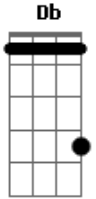

Nirvana - Jesus Doesn't Want Me For A Sunbeam

Tom: Db
Intro: E D A A A (2X)
a parte do acordeom

Eb Db Ab Ab A
Jesus doesn't want me for a sunbeam
Eb Db Ab A A
'Cause sunbeams are never made like me
Eb Db Ab
Don't expect me to cry, for all the reasons
Ab A
you had to die
Ebm Db Ab Ab A
Don't ever ask your love of me

Eb Db
Don't expect me to cry
Eb Db
Don't expect me to lie
Eb Db Ab Ab A
Don't expect me to die for thee

Eb Db Ab Ab A (2X)
o final do acordeom

Acordes

© ukulele-chords.com

© ukulele-chords.com

© ukulele-chords.com