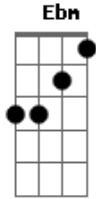

© ukulele-chords.com