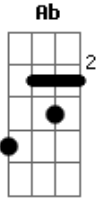

© ukulele-chords.com