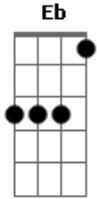

© ukulele-chords.com