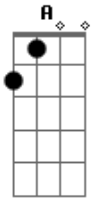

Nirvana - Jesus Doesn't Want Me For A Sunbeam

Tom: Db
Intro: E D A A A (2X)
a parte do acordeom

Eb Db Ab Ab A
Jesus doesn't want me for a sunbeam
Eb Db Ab A A
'Cause sunbeams are never made like me
Eb Db Ab
Don't expect me to cry, for all the reasons
Ab A
you had to die
Ebm Db Ab Ab A
Don't ever ask your love of me

Eb Db
Don't expect me to cry
Eb Db
Don't expect me to lie
Eb Db Ab Ab A
Don't expect me to die for thee

Eb Db Ab Ab A
Jesus doesn't want me for a sunbeam
Eb Db Ab Ab A
'Cause sunbeams are never made like me
Eb Db Ab
Don't expect me to cry, for all the reasons
Ab A
you had to die
Eb Db A A A
Don't ever ask your love of me

Eb Db
Don't expect me to cry
Eb Db

Don't expect me to lie
Eb Db Ab Ab A
Don't expect me to die for thee

E D A A A (2X)
Solo

Eb Db
Don't expect me to cry
Eb Db
Don't expect me to lie
Eb Db Ab Ab A
Don't expect me to die for thee

Eb Db Ab Ab A
Jesus doesn't want me for a sunbeam
Eb Db Ab Ab A
'Cause sunbeams are never made like me
Eb Db Ab
Don't expect me to cry, for all the reasons
Ab A
you had to die
Eb Db Ab Ab A
Don't ever ask your love of me

Eb Db
Don't expect me to cry
Eb Db
Don't expect me to lie
Eb Db Ab Ab A
Don't expect me to die for thee

Eb Db Ab Ab A (2X)
o final do acordeom

Acordes

© ukulele-chords.com