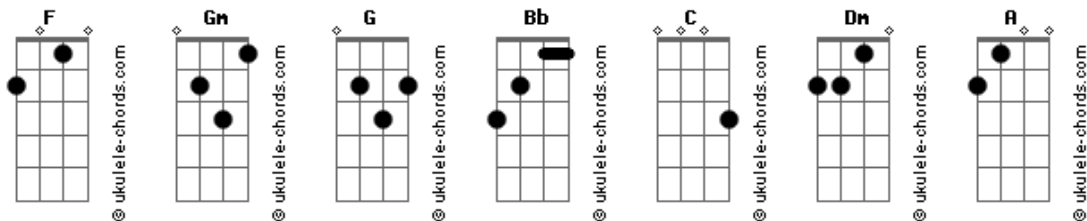

Nirvana - Lake Of Fire

Tom: F

Versão 1:

Voicings:

- Gm - 3553xx
- G - 355xxx
- F - 133xxx
- Bb - x133xx
- Bb - x13331
- C - x355xx
- Dm - xx0231
- D2 - xx0230
- A - x02220

Main Riff

Gm F Bb
Where do bad folks go when they die?
Gm C Bb
They don't go to heaven where the angels fly
Gm F Bb
They go down to the lake of fire and fry
C F Gm G F G F
G
Won't see 'em again till the fourth of july

Dm Bb
I knew a lady who came from duluth
Dm A
She got bit by a dog with a rabid tooth
Dm Bb
She went to her grave just a little too soon
C Dm D2
And she flew away howling on the yellow moon

[Repeat Chorus]

Now the people cry and the people moan
And they look for a dry place to call their home
And try to find some place to rest their bones
While the angels and the devils
Fight to claim them for their own

[Repeat Chorus] Gm F G Gm F G

SOLO

Acordes

Versão 2:

Intro: Guitarra 1

Guitarra 2

Guitarra 1

Guitarra 2

Refrão:

(melodia da Introdução)

Where do bad folks go when they die?
They don't go to heaven where the angels fly
They go down to the lake of fire and fry
Won't see 'em again till the fourth of July

Dm Bb
I knew a lady who came from Duluth
Dm A
She got bit by a dog with a rabid tooth
Dm Bb
She went to her grave just a little too soon
C Dm D2
And she flew away howling on the yellow moon

Refrão

Dm Bb
Now the people cry and the people moan
Dm A
And they look for a dry place to call their home
Dm Bb
And try to find some place to rest their bones
C Dm
D2
While the angels and the devils fight to claim them for their own

Refrão

Solo: