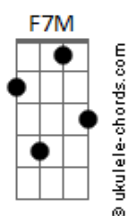

[Pré-Refrão]

C F7M
Ooh, hm
Dm7 F7M
Ooh, hm
C F7M
Ooh, hm
Dm7 F7M
Ooh, hm

[Refrão]

C
Oh, everythin' you see out h?re will
Die
F7M
Oh, it's a matter of time
Dm7
'Til it's fields of ice and
Reflector lights
F7M
'Til it's our town, mm

[Segunda Parte]

C
And anythin' you need, I will
F7M
Provide

Acordes

A ride home or an alibi
Dm7
I know the traffic light you can
Speed right by
F7M
'Cause the camera's down
Am7
And I follow New York plates to the
County line
G
I ignore 'em when they wave on 89
F7M
The minute that September hits
Dm7
I'm goin' off my medicine, oh
C
Late August angst and a pointless
Night
F7M
Oh, and the feelin' of bein' alive
F7M
For the first time in a long time