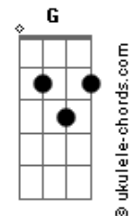

[Pré-Refrão]

C F7M
Ooh, hm
Dm7 F7M
Ooh, hm
C F7M
Ooh, hm
Dm7 F7M
Ooh, hm

[Refrão]

C
Oh, everythin' you see out h?re will
Die
F7M
Oh, it's a matter of time
Dm7
'Til it's fields of ice and
Reflector lights
F7M
'Til it's our town, mm

[Segunda Parte]

C
And anythin' you need, I will
F7M
Provide

Acordes

A ride home or an alibi
Dm7
I know the traffic light you can
Speed right by
F7M
'Cause the camera's down
Am7
And I follow New York plates to the
County line
G
I ignore 'em when they wave on 89
F7M
The minute that September hits
Dm7
I'm goin' off my medicine, oh
C
Late August angst and a pointless
Night
F7M
Oh, and the feelin' of bein' alive
F7M
For the first time in a long time