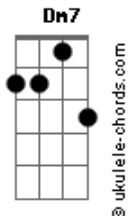

[Pré-Refrão]

C F7M
Ooh, hm
Dm7 F7M
Ooh, hm
C F7M
Ooh, hm
Dm7 F7M
Ooh, hm

[Refrão]

C
Oh, everythin' you see out h?re will
Die
F7M
Oh, it's a matter of time
Dm7
'Til it's fields of ice and
Reflector lights
F7M
'Til it's our town, mm

[Segunda Parte]

C
And anythin' you need, I will
F7M
Provide

Acordes

A ride home or an alibi
Dm7
I know the traffic light you can
Speed right by
F7M
'Cause the camera's down
Am7
And I follow New York plates to the
County line
G
I ignore 'em when they wave on 89
F7M
The minute that September hits
Dm7
I'm goin' off my medicine, oh
C
Late August angst and a pointless
Night
F7M
Oh, and the feelin' of bein' alive
F7M
For the first time in a long time