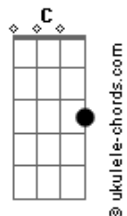

[Pré-Refrão]

C F7M
Ooh, hm
Dm7 F7M
Ooh, hm
C F7M
Ooh, hm
Dm7 F7M
Ooh, hm

[Refrão]

C
Oh, everythin' you see out h?re will
Die
F7M
Oh, it's a matter of time
Dm7
'Til it's fields of ice and
Reflector lights
F7M
'Til it's our town, mm

[Segunda Parte]

C
And anythin' you need, I will
F7M
Provide

Acordes

A ride home or an alibi
Dm7
I know the traffic light you can
Speed right by
F7M
'Cause the camera's down
Am7
And I follow New York plates to the
County line
G
I ignore 'em when they wave on 89
F7M
The minute that September hits
Dm7
I'm goin' off my medicine, oh
C
Late August angst and a pointless
Night
F7M
Oh, and the feelin' of bein' alive
F7M
For the first time in a long time