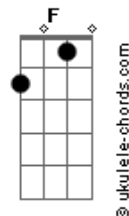

[Pré-Refrão]

C F7M
Ooh, hm
Dm7 F7M
Ooh, hm
C F7M
Ooh, hm
Dm7 F7M
Ooh, hm

[Refrão]

C
Oh, everythin' you see out h?re will
Die
F7M
Oh, it's a matter of time
Dm7
'Til it's fields of ice and
Reflector lights
F7M
'Til it's our town, mm

[Segunda Parte]

C
And anythin' you need, I will
F7M
Provide

Acordes

A ride home or an alibi
Dm7
I know the traffic light you can
Speed right by
F7M
'Cause the camera's down
Am7
And I follow New York plates to the
County line
G
I ignore 'em when they wave on 89
F7M
The minute that September hits
Dm7
I'm goin' off my medicine, oh
C
Late August angst and a pointless
Night
F7M
Oh, and the feelin' of bein' alive
F7M
For the first time in a long time