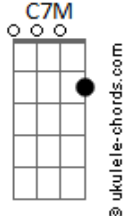

[Pré-Refrão]

C F7M
Ooh, hm
Dm7 F7M
Ooh, hm
C F7M
Ooh, hm
Dm7 F7M
Ooh, hm

[Refrão]

C
Oh, everythin' you see out h?re will
Die
F7M
Oh, it's a matter of time
Dm7
'Til it's fields of ice and
Reflector lights
F7M
'Til it's our town, mm

[Segunda Parte]

C
And anythin' you need, I will
F7M
Provide

Acordes

A ride home or an alibi
Dm7
I know the traffic light you can
Speed right by
F7M
'Cause the camera's down
Am7
And I follow New York plates to the
County line
G
I ignore 'em when they wave on 89
F7M
The minute that September hits
Dm7
I'm goin' off my medicine, oh
C
Late August angst and a pointless
Night
F7M
Oh, and the feelin' of bein' alive
F7M
For the first time in a long time