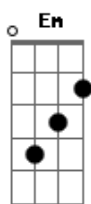

© ukulele-chords.com