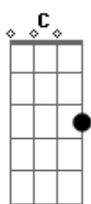

© ukulele-chords.com