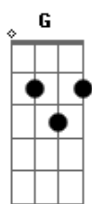

© ukulele-chords.com

F C Em F F

[Segunda Parte]

C
You were born with a face made for a
F
Missing sign
C
But you had something misplaced that
F
You'd spend your life tryna find
C
I still hear your name from some of the
Em F
Local guys
C
Said they always placed you for the
Em F
Leaving type

[Refrão]

Am C
But I look out
F G
At the wreckage of you
Am C
For as long as there's light
F G
For as long as you last
Am C
I curse 'em all out
F G
When they fuck up your story
Am C
I tell it the way that you told me

[Final]

Am C
I comb the lighthouse
F G
And hope you're there in the morning
Am C
Burning your boat
F C Am
Back to the ocean