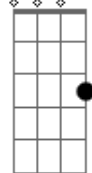

© ukulele-chords.com

C