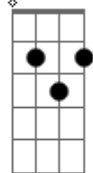

© ukulele-chords.com

G