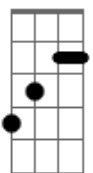

© ukulele-chords.com

B