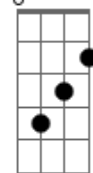

© ukulele-chords.com

Em