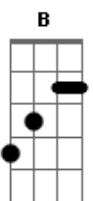

[Segunda Parte]

G G C
I always hated the sunlight at 3 PM
G G C
Where it's too soon to quit thinkin', too late to change
anythin'
G G C
I'm racking my brain for the one line that would change your
mind
G G C

I'm showin' you plane crashes online, couldn't hurt to try

[Pré-Refrão]

G C
But the Charles meets the Sun
G
And the Harvard track team runs
Am C
Past my truck, stuck on Storow
Am C
And I never ask for much
G Am C
But I hope that Logan crumbles and gets hit by a tornado

[Refrão]

C Em G D
'Cause I can't keep on starting over
C Em G D
Sleepin' in a bed half empty, daydreamin'
C Em G D C
All love must leave, oh, but search for it I will
Em G D C
Honey, tell me, are you good at staying still?
Em G D C Em G
Honey, tell me, are you good at staying still?
D C Em G
Are you good at staying still?

[Ponte]

Em G
Put in love, put in hours, put in ceremony
C
As I was, how you were, what was there before me
Em G C
Never mind, never mind, oh, forget about it
I'll be good, I'll be fine, I can laugh about it

[Refrão]

C Em G D
I try to keep on starting over
C Em G
I'm sleepin' in a bed half empty, daydreamin'
C Em G D C
All love must leave, oh, but search for it I will
C Em G D C Em G
Honey, tell me, are you good at staying still?
D C Em G
Are you good at staying still?
D
Are you good at staying still?
C
Oh, well, will you up and leave
Or will you be there in the mornin'?

Acordes

© ukulele-chords.com