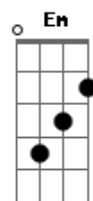

© ukulele-chords.com