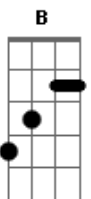

G Em C
Rub your eyes, be surprised, keep hungry
G Em C
Stay alive and try to lose all of your money
Em G C C
You... young, young blood
Em G C C
You... young, young blood
C
Young blood

G G G D
So when you're mad for no reason, at everything
Em Em Em Em
at once, and when you start overthinking, I'll be
C C G G
drinking at home, I'll be
C C C C
drinking at home

So

G Em C

Keep your time, keep your mind, keep it humble
G Em C
Start your life in the middle of the jungle
Em G C C
You... young, young blood

G Em C
Rub your eyes, be surprised, keep hungry
G Em C
Stay alive and try to lose all of your money
Em G C C
You... young, young blood
Em G C C
You... young, young blood
C
Young blood

Em C
If you want I could tell the truth
G D
That this life takes its toll on you
Em C
That I spend nights stitching up the loose threads of my soul
G D
And in the mornings I'm bullet proof

Em C
If you want I could tell the truth
G D
That this life takes its toll on you
Em C
That I spend nights stitching up the loose threads of my soul
G D
And in the mornings I'm bullet proof

D D
And in the mornings I'm bullet proof

So

G Em C
Keep your time, keep your mind, keep it humble
G Em C
Start your life in the middle of the jungle
Em G C
You... young, young blood

G Em C
Rub your eyes, be surprised, keep hungry
G Em C
Stay alive and try to lose all of your money
Em C C C
You... young, young blood
Em C C C
You... young, young blood
Em C C C
You... young, young blood
C
Young blood

Acordes

© ukulele-chords.com