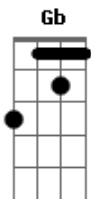

© ukulele-chords.com