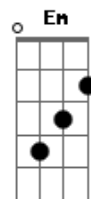

© ukulele-chords.com