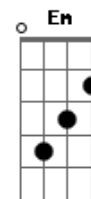

© ukulele-chords.com