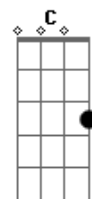

© ukulele-chords.com