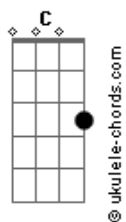

Noel Gallagher - We're On Our Way Now

tom:
 Capotraste na 3ª casa
 Intro: Em C

[Primeira Parte]

Em C
 Remember what might have been
 G
 Had i walked you home
 D
 And said i'll see you later
 Em C
 You were living the dream
 G
 But when the morning come
 D
 You'd gone to meet your maker

[Ponte]

Em C
 Good luck in the afterlife
 G
 I hear the morning sun
 D
 Doesn't cast no shadow
 Em C G G
 You chose to drift away but look at you now

[Refrão]

C G
 We're on our way now
 D Em
 The truth can be so hard to swallow
 C G
 Hey now
 D Em
 'Cos you got the love you got the love lady
 C G
 I'm worn out
 D Em C
 'Cos with every little trick they try to drag you down
 Cm
 You don't know why
 (Em C)

[Segunda Parte]

Em C
 Stood on top of the world
 G
 And when the cold wind blowed
 D
 You said the chill don't matter
 Em C
 Having the time of your life
 G

Acordes

But when you take those pills
 D
 Does it make it better?
 [Ponte]
 Em C
 Good luck in the afterlife
 G
 I hear the morning sun
 D
 Doesn't cast no shadow
 Em C G G
 You chose to drift away but look at you now

[Refrão]

C G
 We're on our way now
 D Em
 The truth can be so hard to swallow
 C G
 Hey now
 D Em
 'Cos you got the love you got the love lady
 C G
 I'm worn out
 D Em C
 'Cos with every little trick they try to drag you down
 Am C G G
 You don't know why
 (C G D Em)