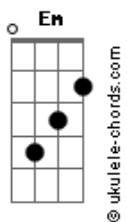

Noel Gallagher - We're On Our Way Now

tom:
 Capotraste na 3ª casa
 Intro: Em C

[Primeira Parte]

Em C
 Remember what might have been
 G
 Had i walked you home
 D
 And said i'll see you later
 Em C
 You were living the dream
 G
 But when the morning come
 D
 You'd gone to meet your maker

[Ponte]

Em C
 Good luck in the afterlife
 G
 I hear the morning sun
 D
 Doesn't cast no shadow
 Em C G G
 You chose to drift away but look at you now

[Refrão]

C G
 We're on our way now
 D Em
 The truth can be so hard to swallow
 C G
 Hey now
 D Em
 'Cos you got the love you got the love lady
 C G
 I'm worn out
 D Em C
 'Cos with every little trick they try to drag you down
 Cm
 You don't know why
 (Em C)

[Segunda Parte]

Em C
 Stood on top of the world
 G
 And when the cold wind blowed
 D
 You said the chill don't matter
 Em C
 Having the time of your life
 G

Acordes

But when you take those pills
 D
 Does it make it better?
 [Ponte]
 Em C
 Good luck in the afterlife
 G
 I hear the morning sun
 D
 Doesn't cast no shadow
 Em C G G
 You chose to drift away but look at you now

[Refrão]

C G
 We're on our way now
 D Em
 The truth can be so hard to swallow
 C G
 Hey now
 D Em
 'Cos you got the love you got the love lady
 C G
 I'm worn out
 D Em C
 'Cos with every little trick they try to drag you down
 Am C G G
 You don't know why
 (C G D Em)