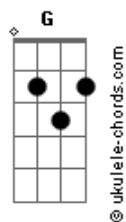

Noel Gallagher - We're On Our Way Now

tom:
 Capotraste na 3ª casa
 Intro: Em C

[Primeira Parte]

Em C
 Remember what might have been
 G
 Had i walked you home
 D
 And said i'll see you later
 Em C
 You were living the dream
 G
 But when the morning come
 D
 You'd gone to meet your maker

[Ponte]

Em C
 Good luck in the afterlife
 G
 I hear the morning sun
 D
 Doesn't cast no shadow
 Em C G G
 You chose to drift away but look at you now

[Refrão]

C G
 We're on our way now
 D Em
 The truth can be so hard to swallow
 C G
 Hey now
 D Em
 'Cos you got the love you got the love lady
 C G
 I'm worn out
 D Em C
 'Cos with every little trick they try to drag you down
 Cm
 You don't know why
 (Em C)

[Segunda Parte]

Em C
 Stood on top of the world
 G
 And when the cold wind blowed
 D
 You said the chill don't matter
 Em C
 Having the time of your life
 G

Acordes

But when you take those pills
 D
 Does it make it better?
 [Ponte]
 Em C
 Good luck in the afterlife
 G
 I hear the morning sun
 D
 Doesn't cast no shadow
 Em C G G
 You chose to drift away but look at you now

[Refrão]

C G
 We're on our way now
 D Em
 The truth can be so hard to swallow
 C G
 Hey now
 D Em
 'Cos you got the love you got the love lady
 C G
 I'm worn out
 D Em C
 'Cos with every little trick they try to drag you down
 Am C G G
 You don't know why
 (C G D Em)