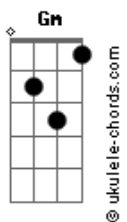

Noel Gallagher - We're On Our Way Now

tom:
 Capotraste na 3ª casa
 Intro: Em C

[Primeira Parte]

Em C
 Remember what might have been
 G
 Had i walked you home
 D
 And said i'll see you later
 Em C
 You were living the dream
 G
 But when the morning come
 D
 You'd gone to meet your maker

[Ponte]

Em C
 Good luck in the afterlife
 G
 I hear the morning sun
 D
 Doesn't cast no shadow
 Em C G G
 You chose to drift away but look at you now

[Refrão]

C G
 We're on our way now
 D Em
 The truth can be so hard to swallow
 C G
 Hey now
 D Em
 'Cos you got the love you got the love lady
 C G
 I'm worn out
 D Em C
 'Cos with every little trick they try to drag you down
 Cm
 You don't know why
 (Em C)

[Segunda Parte]

Em C
 Stood on top of the world
 G
 And when the cold wind blowed
 D
 You said the chill don't matter
 Em C
 Having the time of your life
 G

Acordes

But when you take those pills
 D
 Does it make it better?
 [Ponte]
 Em C
 Good luck in the afterlife
 G
 I hear the morning sun
 D
 Doesn't cast no shadow
 Em C G G
 You chose to drift away but look at you now

[Refrão]

C G
 We're on our way now
 D Em
 The truth can be so hard to swallow
 C G
 Hey now
 D Em
 'Cos you got the love you got the love lady
 C G
 I'm worn out
 D Em C
 'Cos with every little trick they try to drag you down
 Am C G G
 You don't know why
 (C G D Em)