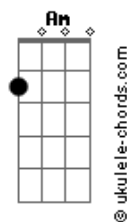

[Ponte]

Em C
 Good luck in the afterlife
 G
 I hear the morning sun
 D
 Doesn't cast no shadow
 Em C G G
 You chose to drift away but look at you now

[Refrão]

C G
 We're on our way now
 D Em
 The truth can be so hard to swallow
 C G
 Hey now
 D Em
 'Cos you got the love you got the love lady
 C G
 I'm worn out
 D Em C
 'Cos with every little trick they try to drag you down
 Cm
 You don't know why
 (Em C)

[Segunda Parte]

Em C
 Stood on top of the world
 G
 And when the cold wind blowed
 D
 You said the chill don't matter
 Em C
 Having the time of your life
 G

Acordes

But when you take those pills
 D
 Does it make it better?
 [Ponte]
 Em C
 Good luck in the afterlife
 G
 I hear the morning sun
 D
 Doesn't cast no shadow
 Em C G G
 You chose to drift away but look at you now