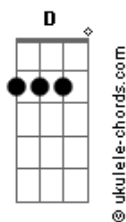

Noel Gallagher - We're On Our Way Now

tom:
 Capotraste na 3ª casa
 Intro: Em C

[Primeira Parte]

Em C
 Remember what might have been
 G
 Had i walked you home
 D
 And said i'll see you later
 Em C
 You were living the dream
 G
 But when the morning come
 D
 You'd gone to meet your maker

[Ponte]

Em C
 Good luck in the afterlife
 G
 I hear the morning sun
 D
 Doesn't cast no shadow
 Em C G G
 You chose to drift away but look at you now

[Refrão]

C G
 We're on our way now
 D Em
 The truth can be so hard to swallow
 C G
 Hey now
 D Em
 'Cos you got the love you got the love lady
 C G
 I'm worn out
 D Em C
 'Cos with every little trick they try to drag you down
 Cm
 You don't know why
 (Em C)

[Segunda Parte]

Em C
 Stood on top of the world
 G
 And when the cold wind blowed
 D
 You said the chill don't matter
 Em C
 Having the time of your life
 G

Acordes

But when you take those pills
 D
 Does it make it better?
 [Ponte]
 Em C
 Good luck in the afterlife
 G
 I hear the morning sun
 D
 Doesn't cast no shadow
 Em C G G
 You chose to drift away but look at you now