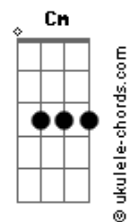

Noel Gallagher - We're On Our Way Now

tom:
 Capotraste na 3ª casa
 Intro: Em C

[Primeira Parte]

Em C
 Remember what might have been
 G
 Had i walked you home
 D
 And said i'll see you later
 Em C
 You were living the dream
 G
 But when the morning come
 D
 You'd gone to meet your maker

[Ponte]

Em C
 Good luck in the afterlife
 G
 I hear the morning sun
 D
 Doesn't cast no shadow
 Em C G G
 You chose to drift away but look at you now

[Refrão]

C G
 We're on our way now
 D Em
 The truth can be so hard to swallow
 C G
 Hey now
 D Em
 'Cos you got the love you got the love lady
 C G
 I'm worn out
 D Em C
 'Cos with every little trick they try to drag you down
 Cm
 You don't know why
 (Em C)

[Segunda Parte]

Em C
 Stood on top of the world
 G
 And when the cold wind blowed
 D
 You said the chill don't matter
 Em C
 Having the time of your life
 G

Acordes

But when you take those pills
 D
 Does it make it better?
 [Ponte]
 Em C
 Good luck in the afterlife
 G
 I hear the morning sun
 D
 Doesn't cast no shadow
 Em C G G
 You chose to drift away but look at you now

[Refrão]

C G
 We're on our way now
 D Em
 The truth can be so hard to swallow
 C G
 Hey now
 D Em
 'Cos you got the love you got the love lady
 C G
 I'm worn out
 D Em C
 'Cos with every little trick they try to drag you down
 Am C G G
 You don't know why
 (C G D Em)