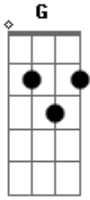

Nofx - I Wanna Be An Alcoholic

I wanna be an alcoholic
tabbed by:

drum intro:
whole song, guitar and bass:
F G Bb C

-----1...-3...-
-1...-3...-----

end on F

-1-

Acordes

© ukulele-chords.com