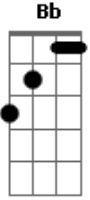

© ukulele-chords.com