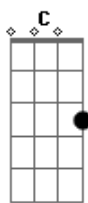

© ukulele-chords.com