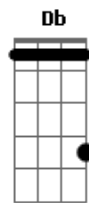

© ukulele-chords.com