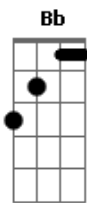

© ukulele-chords.com