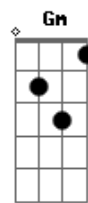

© ukulele-chords.com