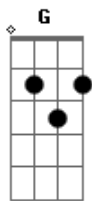

© ukulele-chords.com

Just again, again and again

[Pré-Refrão]

A
You turn the ordinary into heaven
Bm G
Every second sings we're meant to happen

[Refrão]

D A
I choose you again and again

Bm G
Every sunrise, every moment we begin

D A
Hold me close again and again

Bm G
Begin

[Ponte]

Bm A
Round and round, we begin, we begin

D G
Say my name, pull me in, pull me in

Bm A
Every time feels like the first time

G
Again, again

A
Again and again

[Refrão Final]

D A
I choose you again and again

Bm G
Every sunrise, every moment we begin

D A Bm
Hold me close again and again and again

G
I fall into you

[Final]

D A Bm
You, you, you

G D
Again, again