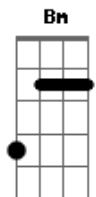

© ukulele-chords.com