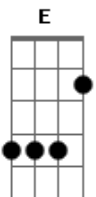

© ukulele-chords.com