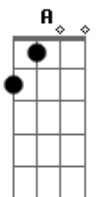

NOVAIA - The Last Coffee

tom:

A

Intro: A E Gbm D

A
Rain on the window, I sit alone
E
Same old table, same old tone
Gbm
Your face appears, like a faded frame
D
We smile like strangers, but nothing's the same

Bm D
Words we don't say are louder than before
A E
I taste the past in the air once more

A E
The last coffee we'll ever share
Gbm D
Bittersweet love still lingers there
A E
No need for tears, no need to fight
Gbm D
We found our peace in the quiet light

A
You ask how I've been, I say 'I'm fine,'
E
Both of us reading between the lines
Gbm

You laugh and it sounds like yesterday
D
But time has taught us to walk away

A E
The last coffee we'll ever share
Gbm D
Bittersweet love still lingers there
A E
No need for tears, no need to fight
Gbm D
We found our peace in the quiet light

Bm Gbm
Two hearts learned to let go
D A E
Without goodbye, without sorrow
Bm Gbm
You paid the bill, I caught your eye
D E
And whispered softly, 'We'll be alright.'

A E
The last coffee, and then you're gone
Gbm D
But love remains 'it just moves on
A E
I raise my cup to what we were
Gbm D A
To all we lost, to all we learned

Acordes

© ukulele-chords.com