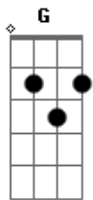

Oasis - The Nature Of Reality

Tom: **G**

6ª corda 1 tom abaixo - **D**

Intro:

Verse 1:

D2

The nature of reality

G **Bb**
Is pure subjective fantasy

A **C**

Space and time and here and now

G **F E Eb**

Are only in your mind

Intro: Verse 2:

Machine of god and devil too
With no weapons just the truth
Belief does not existence make
It's only in your mind

Intro: Guitar Solo:

A **C**
The nature of reality
G **F E Eb**
Is only in your mind

Acordes

© ukulele-chords.com