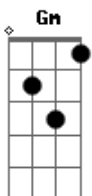

[Segunda Parte]

F Am
I'm in Belvedere
F Am
You said the air was crystal clear
Bb Gm
I get attached to my surroundings
Bb Gm C

Acordes

© ukulele-chords.com

© ukulele-chords.com

© ukulele-chords.com

© ukulele-chords.com