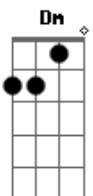

© ukulele-chords.com

Like they know everythin' about me

[Pré-Refrão]

C Gm
Maybe I'm just falling away
Gm C
Counting down the days
C Gm C
Trying to make a better mistake.. Ohhh
C Gm
Maybe I'm just falling apart
Gm C
How did we get so far?
C Gm
Trying to make a better escape.. Ohhh

[Refrão]

C
Call you when I land
C
Don't think about the distance
Gm
Do you understand
Gm
Not everything is missing
F C
Oh, oh, we're gonna figure it out
C
Call me when you can
C
Don't think about the future
Gm
Maybe lend a hand
Gm
Cause failure is a feature
F C
Oh, oh, we're gonna figure it out
(C Dm C)
(Gm F C)

[Refrão]

C
Call you when I land
C
Don't think about the distance
Gm
Do you understand
Gm
Not everything is missing
F C
Oh, oh, we're gonna figure it out
C
Call me when you can
C
Don't think about the future
Gm
Maybe lend a hand
Gm
Cause failure is a feature
F C
Oh, oh, we're gonna figure it out

[Final] C Dm C
Gm F C