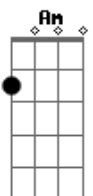

[Pré-Refrão]

C Gm
Maybe I'm just falling away
Gm C
Counting down the days
C Gm
Trying to make a better mistake.. Ohhh

[Refrão]

C
Call you when I land
C
Don't think about the distance
Gm
Do you understand
Gm
Not everything is missing
F C
Oh, oh, we're gonna figure it out
C
Call me when you can
C
Don't think about the future
Gm
Maybe lend a hand
Gm
Cause failure is a feature
F C
Oh, oh, we're gonna figure it out
(C F Gm)
(Bb F C)

[Segunda Parte]

F Am
I'm in Belvedere
F Am
You said the air was crystal clear
Bb Gm
I get attached to my surroundings
Bb Gm C

Acordes

© ukulele-chords.com

© ukulele-chords.com

© ukulele-chords.com

© ukulele-chords.com