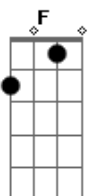

[Segunda Parte]

F Am
I'm in Belvedere
F Am
You said the air was crystal clear
Bb Gm
I get attached to my surroundings
Bb Gm C

Acordes

© ukulele-chords.com

© ukulele-chords.com

© ukulele-chords.com

© ukulele-chords.com