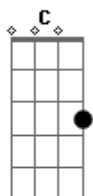

[Segunda Parte]

F Am
I'm in Belvedere
F Am
You said the air was crystal clear
Bb Gm
I get attached to my surroundings
Bb Gm C

Acordes

© ukulele-chords.com

© ukulele-chords.com

© ukulele-chords.com

© ukulele-chords.com