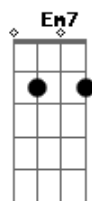

© ukulele-chords.com