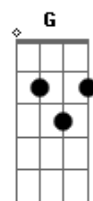

© ukulele-chords.com