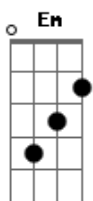

[Pré-Refrão]

Gbm I regret you
Em And how long I stayed
Gbm I resent you
Em For not being brave, oh-oh

[Refrão]

D7M Tell me something honest
Em7 Em So the memories turn dark
G You said that I made lovin' look easy
D7M Till I made it hard
Give me back my time
Em7 Em And I will give you back your heart
G I thought that we played
The perfect couple
D7M Till you didn't want the part

[Segunda Parte]

D7M Some nights can be
Em So fucking lonely Em
D7M But it's better than
Beggin' for you to stand up for me
Honeybee

[Pré-Refrão]

Gbm I regret you
Em And what I let slide
Gbm I resent you
Em For taking her side, oh-oh

[Refrão]

D7M Tell me something honest
Em7 So the memories turn dark
G You said that I made lovin' look easy
D7M Till I made it hard
Give me back my time
Em7 And I will give you back your heart
G I thought that we played
The perfect couple
D7M Till you didn't want the part

[Ponte]

D7M It's bone-dry, bitter and hollow
Em You'll be miles away tomorrow
G D7M Why'd I try at all?
It's bone-dry, bitter and hollow
Em You will never know my sorrow
G D7M Why'd I try at all?

[Final]

D7M Tell me somethin' honest
Em7 Em So the memories turn dark
G Ooh, mm, the memories go dark

D7M The memories go dark
Em7 Em The memories go dark
G The memories go dark
D7M Em7 The memories go dark
Em G Go dark
D Go dark

Acordes

© ukulele-chords.com