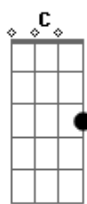

^D
Melt with you till
^G It all turns black ^C ^G

^D
Melt with you till
^D I just feel sad ^C ^{Bb} ^D

Acordes

© ukulele-chords.com

© ukulele-chords.com

© ukulele-chords.com

© ukulele-chords.com

© ukulele-chords.com