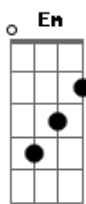

^D
Melt with you till
^G It all turns black ^C ^G

^D
Melt with you till
^D I just feel sad ^C ^{Bb} ^D

Acordes

© ukulele-chords.com

© ukulele-chords.com

© ukulele-chords.com

© ukulele-chords.com

© ukulele-chords.com