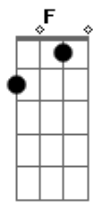

Refrão:

G
Here, we go again
A7
Another go around for all of my friends
C
Another night stopped, will it ever end
G
Here we go again
Am7
Another go around for all of my friends
C
Another night stopped, will it never end
Guitar riff
We're never coming back down
pause C Em7 Am7 C
Yeah we're looking down on the cloy-----ds

Verso 2:

C Em7
I know you say, that you don't like it complicated
Am7 Bm7 C
That you are tired of all the changes
Em7 Am7 Bm7

Well love is always, always changing
Woah
C Em7
Someday, you're gonna see the things that I see
Am7 Bm7 C
You're gonna want the air that I breathe
Em7 Am7
You're gonna wish you never left me

Refrão 2:

G
Here, we go again
A7
Another go around for all of my friends
C
Another night stopped, will it ever end
G
Here we go again
Am7
Another go around for all of my friends
C
Another night stopped, will it never end
Guitar riff
We're never coming back down
pause C Em7 Am7 C
Yeah we're looking down on the cloy-----ds

Ponte:

G
And we go and we go and we go and we don't stop
A7
But we don't, no we don't, no we don't, ever go out
C
And we go and we go and we go and we don't stop
G
But we don't, no we don't, no we don't, ever go out

Outro:

G
Here, we go again
A7
Another go around for all of my friends
C
Another night stopped, will it ever end x4

Acordes