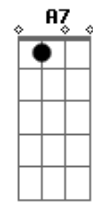

© ukulele-chords.com