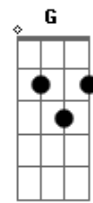

© ukulele-chords.com