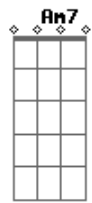

© ukulele-chords.com