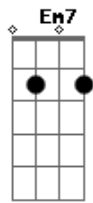

© ukulele-chords.com