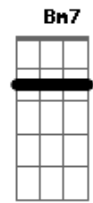

© ukulele-chords.com