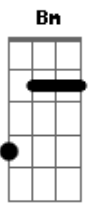

G D
You'll never be far, I'm keeping you near
A Bm
Inside of my heart, you're here
G D
Go on, it's gotta be time
A
You're starting to shine

Bm
'Cause what you got is
G D A Bm
Gold, I know, you're gold
G D A Bm
Gold, I know, I know
G D A Bm
I don't need the stars in the night, I found my treasure
G D A Bm
All I need is you by my side, so shine forever
G D A Bm
Gold, I know, you're gold
G D A Bm
Gold, I know, you're gold

Bm
'Cause what you got is
G D A Bm
Gold, I know, you're gold
G D A Bm
Gold, I know, I know
G D A Bm
I don't need the stars in the night, I found my treasure
G D A Bm
All I need is you by my side, so shine forever
G D A Bm
Gold, I know, you're gold
G D A Bm
Gold, I know, you're gold

G D A Bm
You're gold
G D A Bm G
You're gold!

Acordes

© ukulele-chords.com

© ukulele-chords.com

© ukulele-chords.com

© ukulele-chords.com