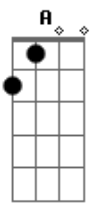

Bm
'Cause what you got is
G D A Bm
Gold, I know, you're gold
G D A Bm
Gold, I know, I know
G D A Bm
I don't need the stars in the night, I found my treasure
G D A Bm
All I need is you by my side, so shine forever
G D A Bm
Gold, I know, you're gold
G D A Bm
Gold, I know, you're gold

G D A Bm
You're gold
G D A Bm G
You're gold!

Acordes

© ukulele-chords.com

© ukulele-chords.com

© ukulele-chords.com

© ukulele-chords.com