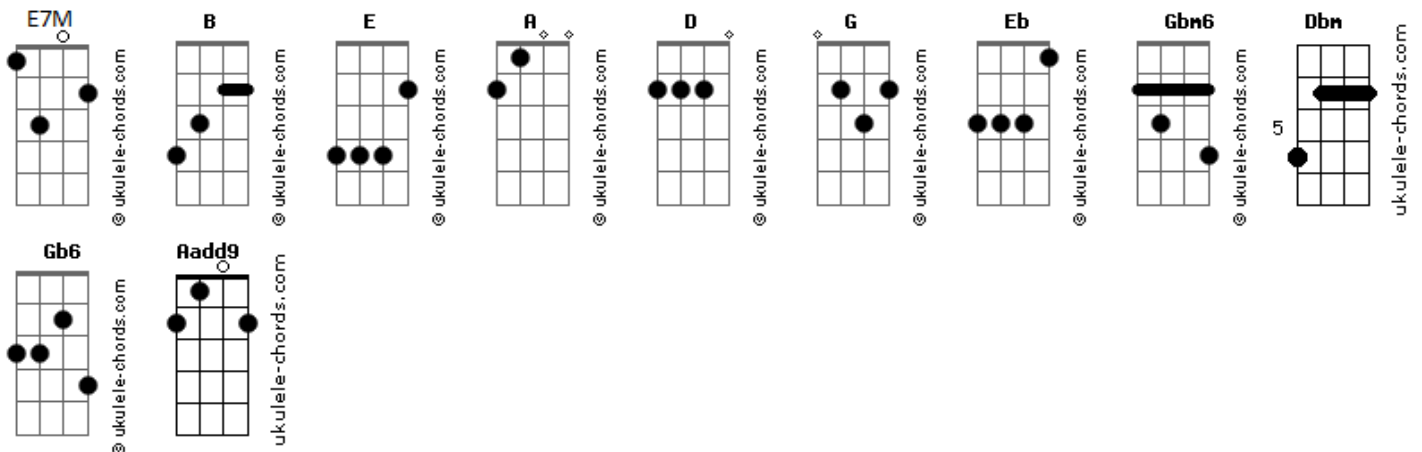

Paramore - The Only Exception

tom:

B

Afinação: E A D G B Eb

Intro: B Gbm6 E7M
B Gbm6 E7M

[Primeira Parte]

B
When I was younger I saw my daddy
Gbm6 E7M
Cry and curse at the wind
B
He broke his own heart and
Gbm6 E7M
I watched as he tried to re-assemble it
B
And my mamma swore she would
Gbm6 E7M
Never let herself forget
B
And that was the day that
Gbm6
I promised I'd never sing of love
E7M
If does not exist, but darling

[Refrão]

B
You are the only exception
Gbm6 E7M
You are the only exception
B
You are the only exception
Gbm6 E7M
You are the only exception

[Segunda Parte]

B
Maybe I know somewhere deep in
Gbm6 E7M
My soul that love never lasts
B
And we've got to find other ways
Gbm6 E7M
To make it alone or keep a straight face
B
And I've always lived like this
Gbm6 E7M
Keeping a comfortable, distance
B
And up until now I swore to myself
Gbm6 E7M
That I'm content with loneliness

Acordes

Cause none of it was ever worth the risk

[Refrão]

B
But you are the only exception
Gbm6 E7M
You are the only exception
B
You are the only exception
Gbm6 E7M
You are the only exception

(Dbm B Gb6)
(Dbm B Gb6)