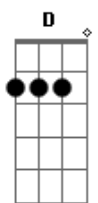

G D Gbm D
I never want to leave your love
G D Gbm D D
I never want to leave your love
G D Gbm D Em Gbm11
I never want to leave you

[Primeira Parte]

G D Gbm D
Chegaste do nada
G D Gbm D
Eu de porta fechada
G D Gbm D
Mostraste-me a estrada
G Gbm11
Nova temporada
G D Gbm D
Baixei o meu escudo
G D Gbm D
Agora tenho tudo
G D Gbm D
Deixaste-m? mudo
G Gbm11
Viraste o meu mundo

[Refrão]

G D Gbm D
I never want to leave your love
G D Gbm D D
I never want to leave your love
G D Gbm D Em Gbm11
I never want to leave you

G D Gbm D
I never want to leave your love
G D Gbm D D
I never want to leave your love
G D Gbm D Em Gbm11
I never want to leave you

I never want to leave you

[Pós-Refrão]

G D Gbm D
Deixa-me sonhar contigo
G D Gbm D
Vamos juntos no caminho
G D Gbm D
Venha o que vier contigo
G Gbm11
Nunca vou largar, nunca vou largar

G D Gbm D
Deixa-me sonhar contigo
G D Gbm D
Vamos juntos no caminho
G D Gbm D
Venha o que vier contigo
G Gbm11
Nunca vou largar, nunca vou largar

G D Gbm D
Deixa-me sonhar contigo
G D Gbm D
Vamos juntos no caminho
G D Gbm D
Venha o que vier contigo
G Gbm11
Nunca vou largar, nunca vou largar

[Refrão]

G D Gbm D
I never want to leave your love
G D Gbm D D
I never want to leave your love
G D Gbm D Em Gbm11
I never want to leave you
G D Gbm D
I never want to leave your love (agora tenho tudo)
G D Gbm D D
I never want to leave your love (viraste o meu mundo)
G D Gbm D Em Gbm11
I never want to leave you (agora, agora)

G Gbm D
I never want to leave your love
G Gbm D
I never want to leave your love
G Gbm D A7 Em
I never want to leave you

Acordes

© ukulele-chords.com