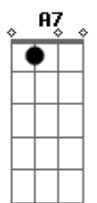

Parcels - leaveyourlove feat MARO

tom: D [Intro] G D Gbm D G D Gbm D D
G D Gbm D Em Gbm11

[Refrão]

G D Gbm D
I never want to leave your love
G D Gbm D D
I never want to leave your love
G D Gbm D Em Gbm11
I never want to leave you

G D Gbm D
I never want to leave your love
G D Gbm D D
I never want to leave your love
G D Gbm D Em Gbm11
I never want to leave you

[Primeira Parte]

G D Gbm D
Chegaste do nada
G D Gbm D
Eu de porta fechada
G D Gbm D
Mostraste-me a estrada
G Gbm11
Nova temporada
G D Gbm D
Baixei o meu escudo
G D Gbm D
Agora tenho tudo
G D Gbm D
Deixaste-m? mudo
G Gbm11
Viraste o meu mundo

G D Gbm D
Deixa-me sonhar contigo
G D Gbm D
Vamos juntos no caminho
G D Gbm D
Venha o que vier contigo
G Gbm11
Nunca vou largar, nunca vou largar

[Refrão]

G D Gbm D
I never want to leave your love
G D Gbm D D
I never want to leave your love
G D Gbm D Em Gbm11
I never want to leave you
G D Gbm D
I never want to leave your love (agora tenho tudo)
G D Gbm D D
I never want to leave your love (viraste o meu mundo)
G D Gbm D Em Gbm11
I never want to leave you (agora, agora)

G Gbm D
I never want to leave your love
G Gbm D
I never want to leave your love
G Gbm D A7 Em
I never want to leave you

Acordes

© ukulele-chords.com

© ukulele-chords.com

© ukulele-chords.com

© ukulele-chords.com