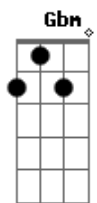

Parcels - leaveyourlove feat MARO

tom: D [Intro] G D Gbm D G D Gbm D D
G D Gbm D Em Gbm11

[Refrão]

G D Gbm D
I never want to leave your love
G D Gbm D D
I never want to leave your love
G D Gbm D Em Gbm11
I never want to leave you

G D Gbm D
I never want to leave your love
G D Gbm D D
I never want to leave your love
G D Gbm D Em Gbm11
I never want to leave you

[Primeira Parte]

G D Gbm D
Chegaste do nada
G D Gbm D
Eu de porta fechada
G D Gbm D
Mostraste-me a estrada
G Gbm11
Nova temporada
G D Gbm D
Baixei o meu escudo
G D Gbm D
Agora tenho tudo
G D Gbm D
Deixaste-m? mudo
G Gbm11
Viraste o meu mundo

G D Gbm D
Deixa-me sonhar contigo
G D Gbm D
Vamos juntos no caminho
G D Gbm D
Venha o que vier contigo
G Gbm11
Nunca vou largar, nunca vou largar

[Refrão]

G D Gbm D
I never want to leave your love
G D Gbm D D
I never want to leave your love
G D Gbm D Em Gbm11
I never want to leave you
G D Gbm D
I never want to leave your love (agora tenho tudo)
G D Gbm D D
I never want to leave your love (viraste o meu mundo)
G D Gbm D Em Gbm11
I never want to leave you (agora, agora)

G Gbm D
I never want to leave your love
G Gbm D
I never want to leave your love
G Gbm D A7 Em
I never want to leave you

Acordes

© ukulele-chords.com

© ukulele-chords.com

© ukulele-chords.com

© ukulele-chords.com