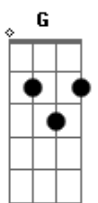

Parcels - leaveyourlove feat MARO

tom: D [Intro] G D Gbm D G D Gbm D D
G D Gbm D Em Gbm11

[Refrão]

G D Gbm D
I never want to leave your love
G D Gbm D D
I never want to leave your love
G D Gbm D Em Gbm11
I never want to leave you

G D Gbm D
I never want to leave your love
G D Gbm D D
I never want to leave your love
G D Gbm D Em Gbm11
I never want to leave you

[Primeira Parte]

G D Gbm D
Chegaste do nada
G D Gbm D
Eu de porta fechada
G D Gbm D
Mostraste-me a estrada
G Gbm11
Nova temporada
G D Gbm D
Baixei o meu escudo
G D Gbm D
Agora tenho tudo
G D Gbm D
Deixaste-m? mudo
G Gbm11
Viraste o meu mundo

G D Gbm D
Deixa-me sonhar contigo
G D Gbm D
Vamos juntos no caminho
G D Gbm D
Venha o que vier contigo
G Gbm11
Nunca vou largar, nunca vou largar

[Refrão]

G D Gbm D
I never want to leave your love
G D Gbm D D
I never want to leave your love
G D Gbm D Em Gbm11
I never want to leave you
G D Gbm D
I never want to leave your love (agora tenho tudo)
G D Gbm D D
I never want to leave your love (viraste o meu mundo)
G D Gbm D Em Gbm11
I never want to leave you (agora, agora)

G Gbm D
I never want to leave your love
G Gbm D
I never want to leave your love
G Gbm D A7 Em
I never want to leave you

Acordes

© ukulele-chords.com

© ukulele-chords.com

© ukulele-chords.com

© ukulele-chords.com