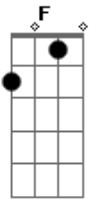

C

I lost my love to you (Na-na-na-na)

Am F Am C

I lost my love to you

Acordes

© ukulele-chords.com

© ukulele-chords.com

© ukulele-chords.com

[Segunda Parte]

Am F

I've been alone in my dreams, but I've always searched for you

Needed love in this place, you're the only one I knew

The only one to fix me

Carried away by the wind, hope it takes me in your arms