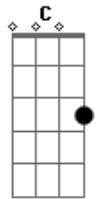

C

I lost my love to you (Na-na-na-na)

Am F Am C

I lost my love to you

Acordes

© ukulele-chords.com

© ukulele-chords.com

© ukulele-chords.com

[Segunda Parte]

Am F

I've been alone in my dreams, but I've always searched for you

Needed love in this place, you're the only one I knew

The only one to fix me

Carried away by the wind, hope it takes me in your arms