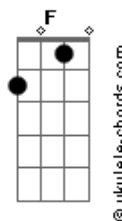

Pat Green - Somewhere Between Texas And Mexico

Tom: C
Intro: Tab (easier version):

Intro: Tab - Alternate Version:

\ = slide down

/ = slide up

Intro: C G D G
C D G

Verse 1:

G You say you love me, but you love me not C G
G Something 'bout true love that you must have forgot C G
G To lose a memory, I know just where to go D G
C G D G
Somewhere between Texas and Mexico
C G D G
Somewhere between Texas and Mexico

Chorus:

C G D G
Kingfish are jumping, the moon is right
C G D
Full throttle, Captain, 'till we're out of sight
G Stars on the ocean will find me, I know
C G D G
Somewhere between Texas and Mexico
C G D G
Somewhere between Texas and Mexico

Verse 2:

G South Padre Island to the Brownsville Bay C G
G My heart is healing with each breaking wave C G
G I've got some real friends, and they're ready to go D G
C G D G
Somewhere between Texas and Mexico
C G D G
Somewhere between Texas and Mexico

Chorus:

C G D G

Acordes

Kingfish are jumping, the moon is right
C G D
Full throttle, Captain, 'till we're out of sight
C G D Em
Stars on the ocean will find me, I know
C G D G
Somewhere between Texas and Mexico
C G D G
Somewhere between Texas and Mexico

Bridge:

C
It's gonna take just a little more time
G G Em
With a little help from the salt and the lime
C
Something 'bout the wind and the sea
D
Sets a broken heart free out there, yeah...

Steel Guitar Solo: Bb F (walk down to) Dm
Bb C D (major)

Chorus:

C G D G
Kingfish are jumping, the moon is right
C G D
Full throttle, Captain, 'till we're out of sight
C G D Em
Stars on the ocean will find me, I know
C G D G
Somewhere between Texas and Mexico
C G G Em
Somewhere between Texas and Mexic-o
C G D G
Somewhere between Texas and Mexico

Outro: Em D G

Outro Tab (easier version):

Outro Tab - Alternate Version:

\ = slide down

/ = slide up