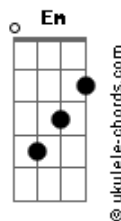

Pat Green - Somewhere Between Texas And Mexico

Tom: C
Intro: Tab (easier version):

Intro: Tab - Alternate Version:

\ = slide down

/ = slide up

Intro: C G D G
C D G

Verse 1:

G You say you love me, but you love me not C G
G Something 'bout true love that you must have forgot C G
G To lose a memory, I know just where to go D G
C G D G
Somewhere between Texas and Mexico
C G D G
Somewhere between Texas and Mexico

Chorus:

C G D G
Kingfish are jumping, the moon is right
C G D
Full throttle, Captain, 'till we're out of sight
G Stars on the ocean will find me, I know
C G D G
Somewhere between Texas and Mexico
C G D G
Somewhere between Texas and Mexico

Verse 2:

G South Padre Island to the Brownsville Bay C G
G My heart is healing with each breaking wave C G
G I've got some real friends, and they're ready to go D G
C G D G
Somewhere between Texas and Mexico
C G D G
Somewhere between Texas and Mexico

Chorus:

C G D G

Acordes

Kingfish are jumping, the moon is right
C G D
Full throttle, Captain, 'till we're out of sight
C G D Em
Stars on the ocean will find me, I know
C G D G
Somewhere between Texas and Mexico
C G D G
Somewhere between Texas and Mexico