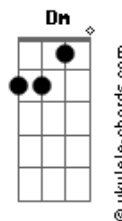

Pat Green - Somewhere Between Texas And Mexico

Tom: C
Intro: Tab (easier version):

Intro: Tab - Alternate Version:

\ = slide down

/ = slide up

Intro: C G D G
C D G

Verse 1:

G You say you love me, but you love me not C G
G Something 'bout true love that you must have forgot C G
G To lose a memory, I know just where to go D G
C G D G
Somewhere between Texas and Mexico
C G D G
Somewhere between Texas and Mexico

Chorus:

C G D G
Kingfish are jumping, the moon is right
C G D
Full throttle, Captain, 'till we're out of sight
G Stars on the ocean will find me, I know
C G D G
Somewhere between Texas and Mexico
C G D G
Somewhere between Texas and Mexico

Verse 2:

G South Padre Island to the Brownsville Bay C G
G My heart is healing with each breaking wave C G
G I've got some real friends, and they're ready to go D G
C G D G
Somewhere between Texas and Mexico
C G D G
Somewhere between Texas and Mexico

Chorus:

C G D G

Acordes

Kingfish are jumping, the moon is right
C G D
Full throttle, Captain, 'till we're out of sight
C G D Em
Stars on the ocean will find me, I know
C G D G
Somewhere between Texas and Mexico
C G D G
Somewhere between Texas and Mexico

Bridge:

C
It's gonna take just a little more time
G G Em
With a little help from the salt and the lime
C
Something 'bout the wind and the sea
D
Sets a broken heart free out there, yeah...

Steel Guitar Solo: Bb F (walk down to) Dm
Bb C D (major)

Chorus:

C G D G
Kingfish are jumping, the moon is right
C G D
Full throttle, Captain, 'till we're out of sight
C G D Em
Stars on the ocean will find me, I know
C G D G
Somewhere between Texas and Mexico
C G G Em
Somewhere between Texas and Mexic-o
C G D G
Somewhere between Texas and Mexico

Outro: Em D G

Outro Tab (easier version):

Outro Tab - Alternate Version:

\ = slide down

/ = slide up