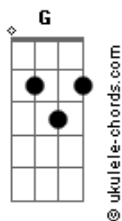

Pat Green - Somewhere Between Texas And Mexico

Tom: C
Intro: Tab (easier version):

Intro: Tab - Alternate Version:

\ = slide down

/ = slide up

Intro: C G D G
C D G

Verse 1:

G You say you love me, but you love me not C G
G Something 'bout true love that you must have forgot C G
G To lose a memory, I know just where to go D G
C G D G
Somewhere between Texas and Mexico
C G D G
Somewhere between Texas and Mexico

Chorus:

C G D G
Kingfish are jumping, the moon is right
C G D
Full throttle, Captain, 'till we're out of sight
G Stars on the ocean will find me, I know
C G D G
Somewhere between Texas and Mexico
C G D G
Somewhere between Texas and Mexico

Verse 2:

G South Padre Island to the Brownsville Bay C G
G My heart is healing with each breaking wave C G
G I've got some real friends, and they're ready to go D G
C G D G
Somewhere between Texas and Mexico
C G D G
Somewhere between Texas and Mexico

Chorus:

C G D G

Acordes

Kingfish are jumping, the moon is right
C G D
Full throttle, Captain, 'till we're out of sight
C G D Em
Stars on the ocean will find me, I know
C G D G
Somewhere between Texas and Mexico
C G D G
Somewhere between Texas and Mexico