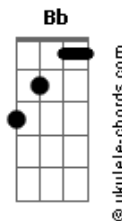

Pat Green - Somewhere Between Texas And Mexico

Tom: C
Intro: Tab (easier version):

Intro: Tab - Alternate Version:

\ = slide down

/ = slide up

Intro: C G D G
C D G

Verse 1:

G You say you love me, but you love me not C G
G Something 'bout true love that you must have forgot C G
G To lose a memory, I know just where to go D G
C G D G
Somewhere between Texas and Mexico
C G D G
Somewhere between Texas and Mexico

Chorus:

C G D G
Kingfish are jumping, the moon is right
C G D
Full throttle, Captain, 'till we're out of sight
G Stars on the ocean will find me, I know
C G D G
Somewhere between Texas and Mexico
C G D G
Somewhere between Texas and Mexico

Verse 2:

G South Padre Island to the Brownsville Bay C G
G My heart is healing with each breaking wave C G
G I've got some real friends, and they're ready to go D G
C G D G
Somewhere between Texas and Mexico
C G D G
Somewhere between Texas and Mexico

Chorus:

C G D G

Acordes

Kingfish are jumping, the moon is right
C G D
Full throttle, Captain, 'till we're out of sight
C G D Em
Stars on the ocean will find me, I know
C G D G
Somewhere between Texas and Mexico
C G D G
Somewhere between Texas and Mexico